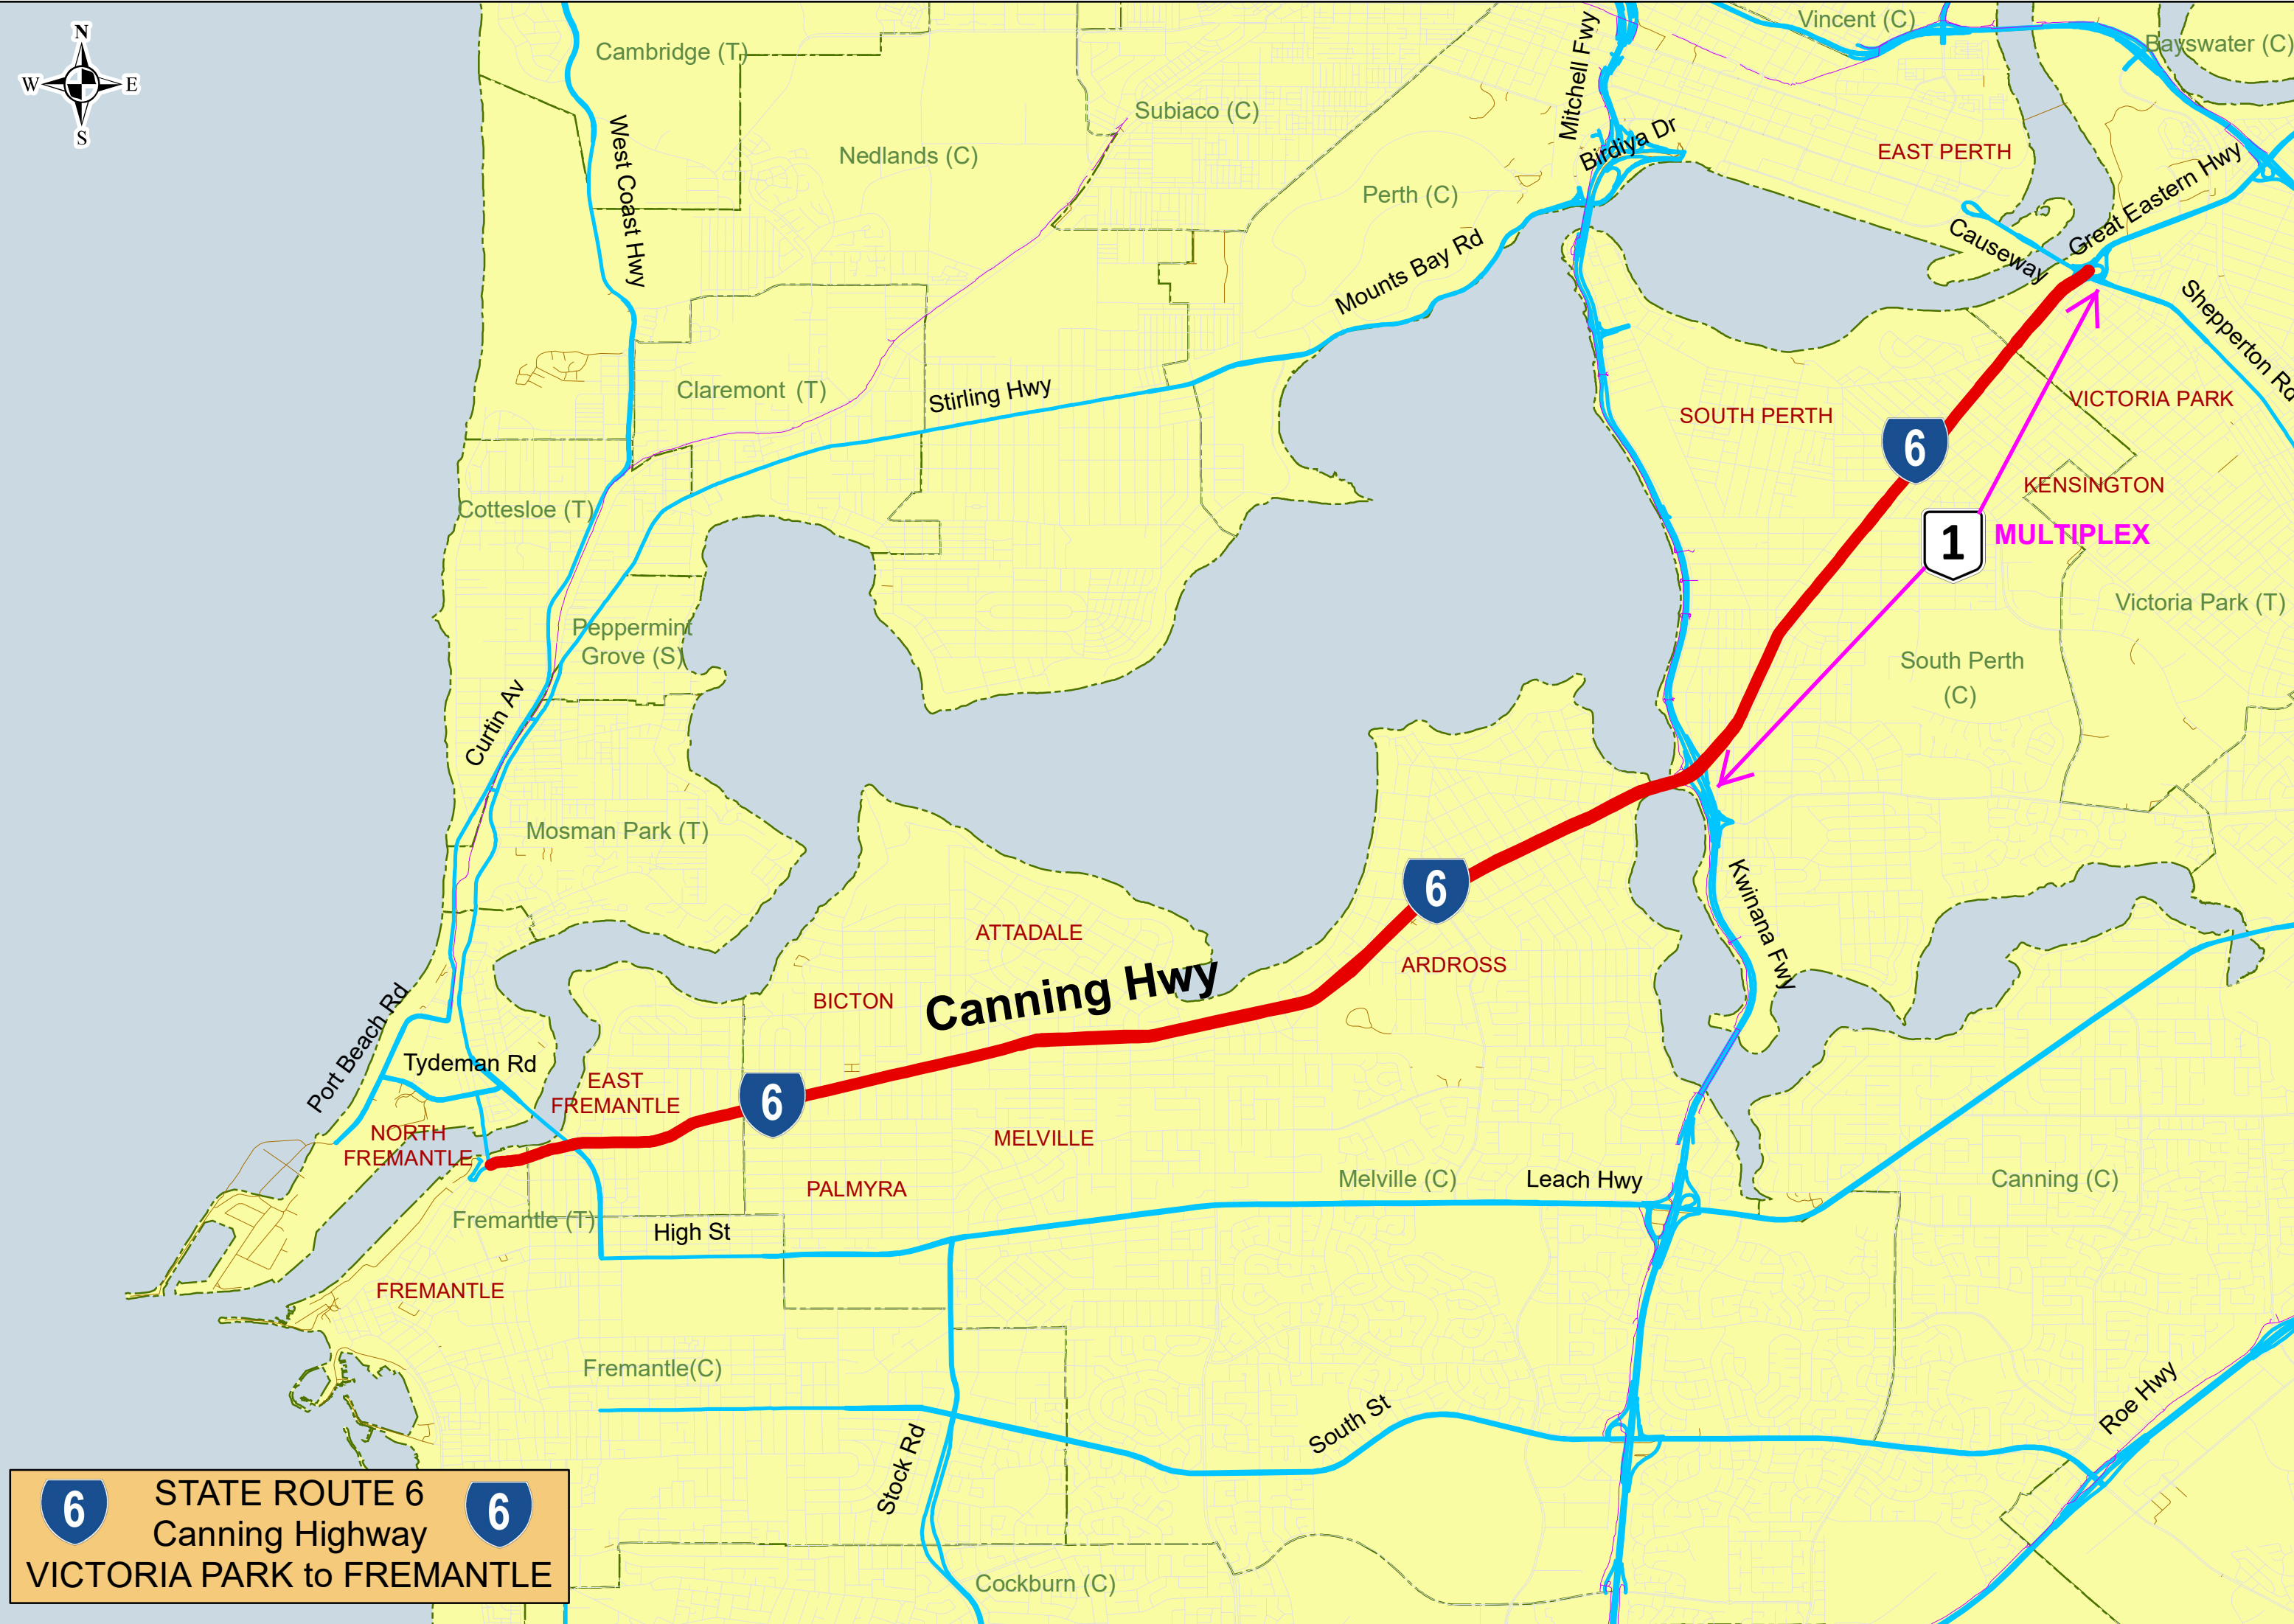

State Route 2 will extend as the Mitchell Freeway is extended North.

	STATE ROUTE 2	
	Mitchell Freeway	
	Kwinana Freeway	
	Forrest Highway	
	South Western Highway	
	YANCHEP to BUNBURY	

MULTIPLEX

MULTIPLEX

	STATE ROUTE 3	
	Reid Highway	
	Roe Highway	
	NORTH BEACH to BIBRA LAKE	

State Route 4 will extend with the Southern continuation of Roe Hwy

4 STATE ROUTE 4 4
Tonkin Highway
MUCHEA to FORRESTDALE

5 STATE ROUTE 5 **5**
 Causeway
 Riverside Drive
 Barrack Street
 The Esplanade
 Birdiya Drive
 Stirling Highway.
 VICTORIA PARK to FREMANTLE
 (Via Stirling Hwy)