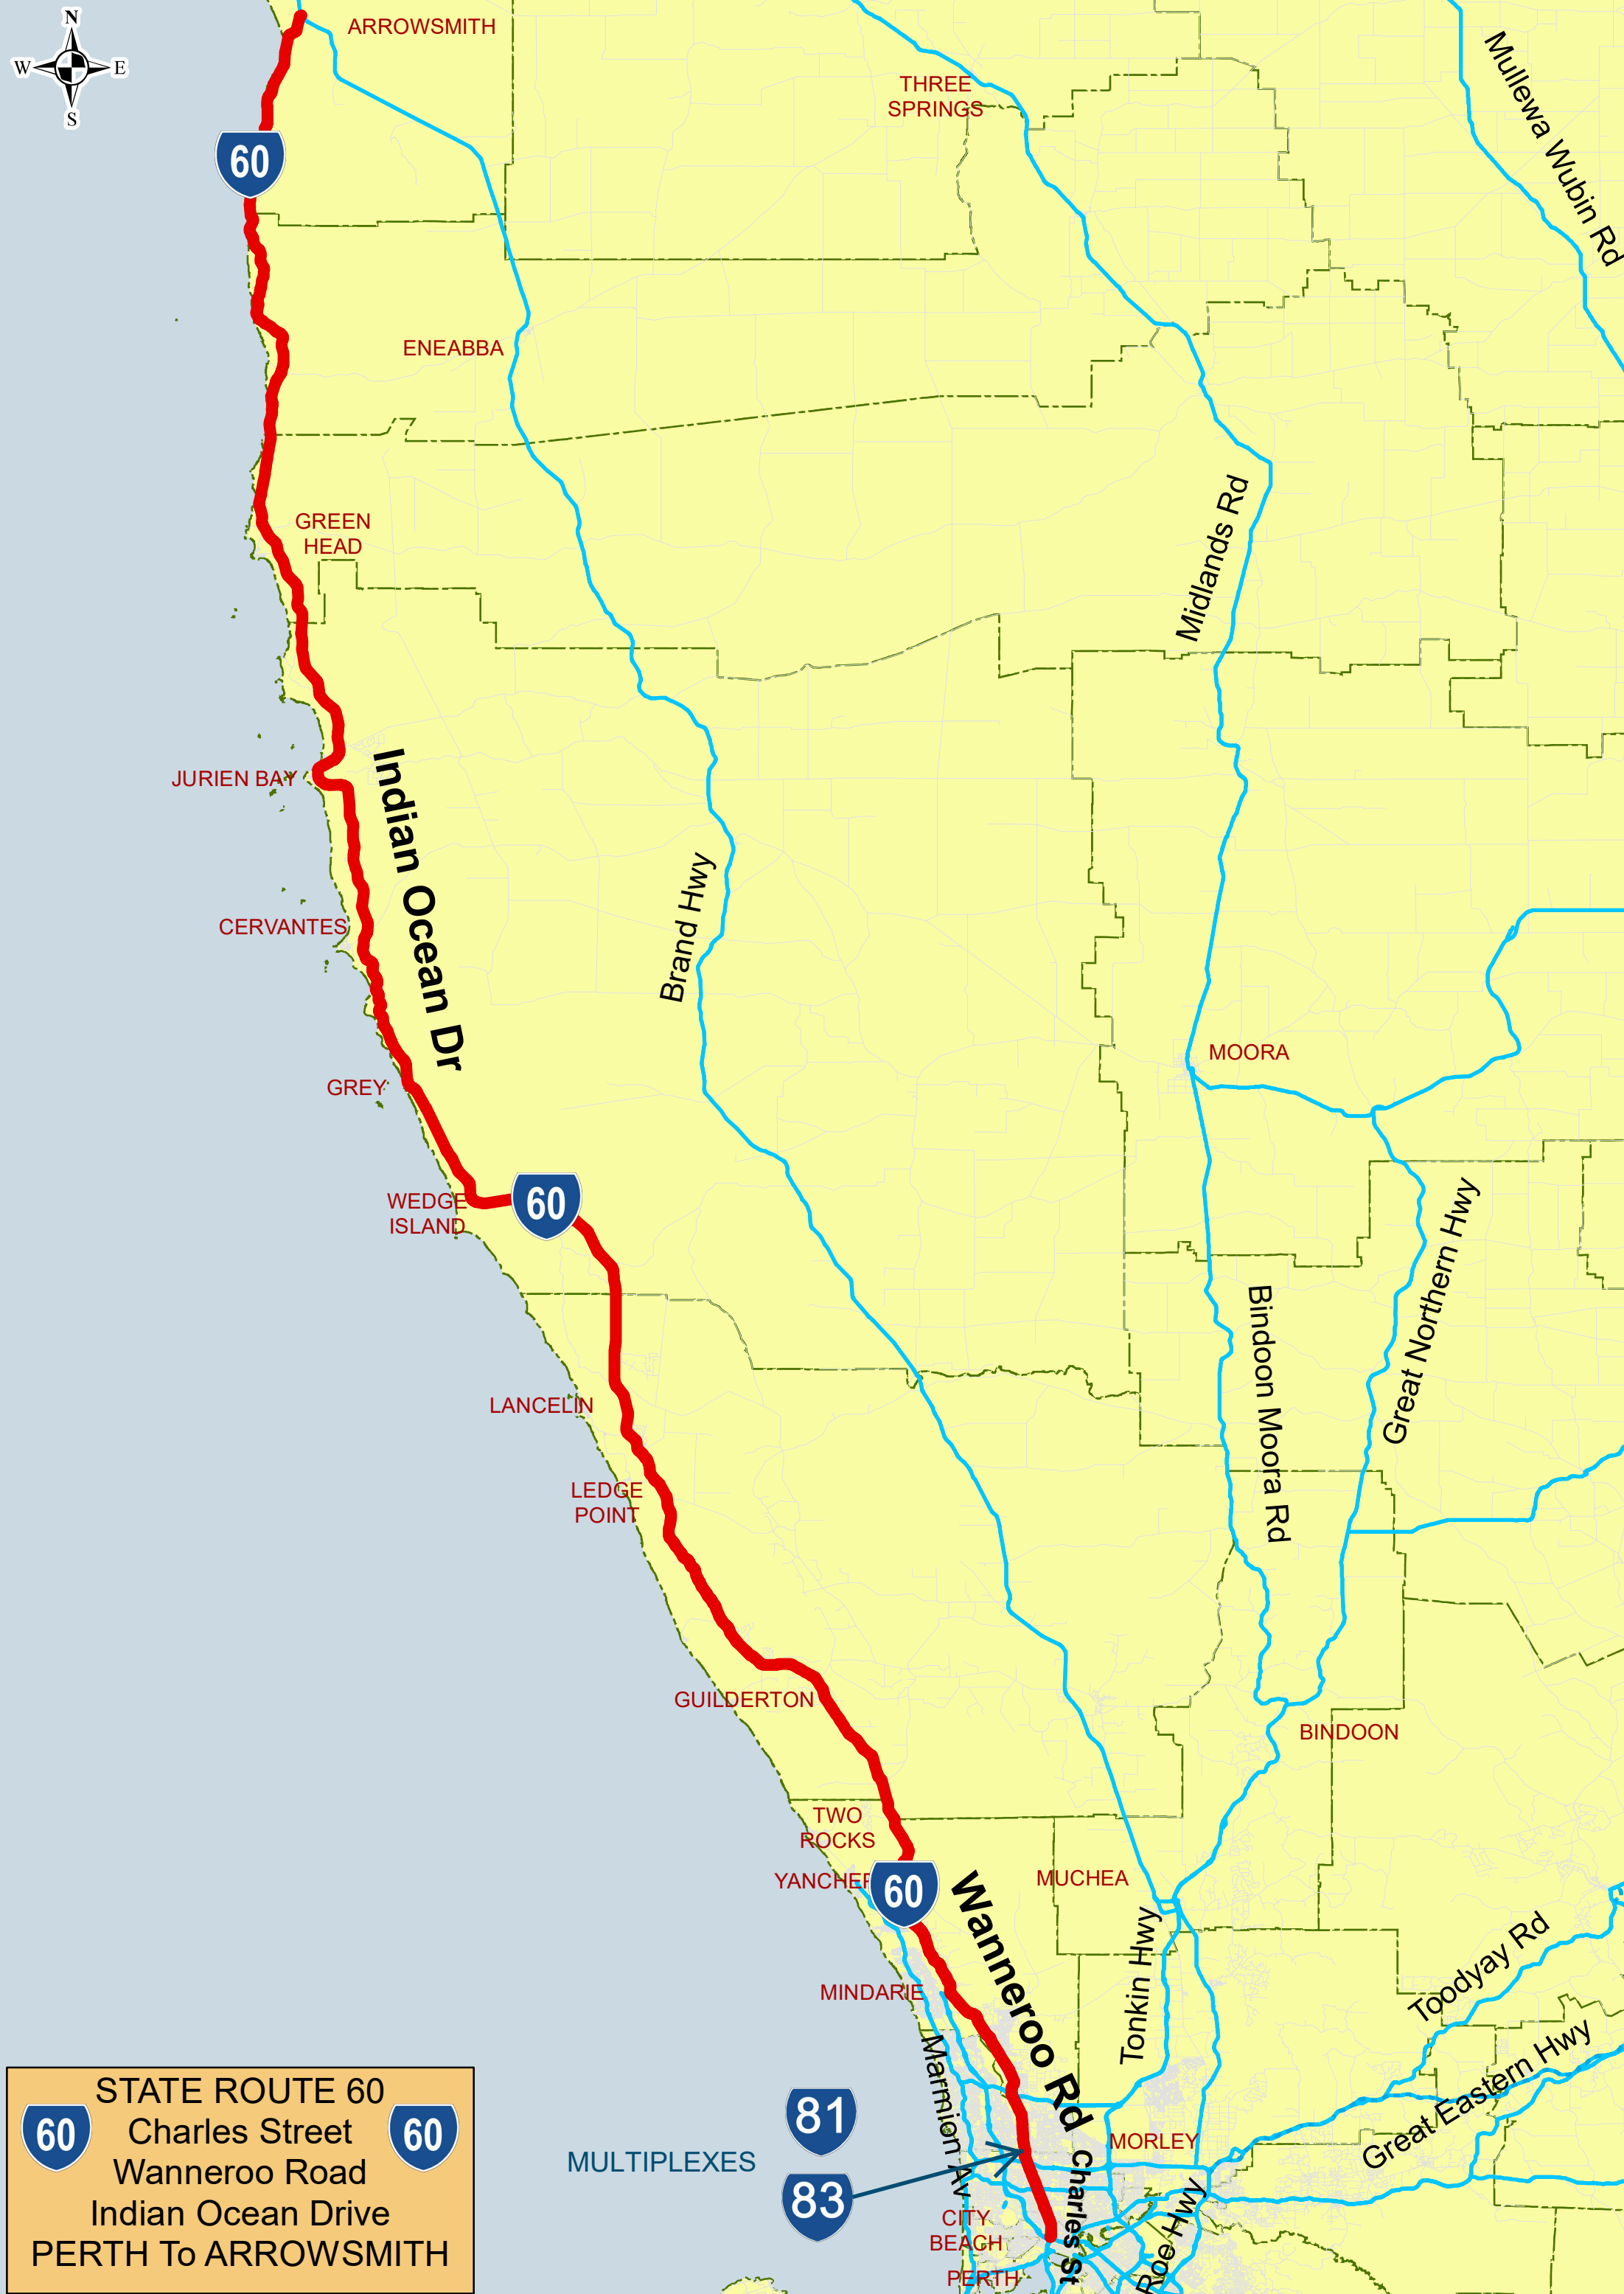

STATE ROUTE 60
Charles Street
Wanneroo Road
Indian Ocean Drive
PERTH To ARROWSMITH

81

83

MULTIPLEXES

ARROWSMITH
THREE SPRINGS
ENEABBA
GREEN HEAD
JURIEN BAY
CERVANTES
GREY
WEDGE ISLAND
LANCELIN
LEDGE POINT
GUILDERTON
TWO ROCKS
YANCHEP
MINDARIE
MUCHEA
MORLEY
CITY BEACH
PERTH
Brand Hwy
Midlands Rd
Bindoon Moorra Rd
Great Northern Hwy
Tonkin Hwy
Roe Hwy
Toodyay Rd
Great Eastern Hwy
Mullewa Wubin Rd