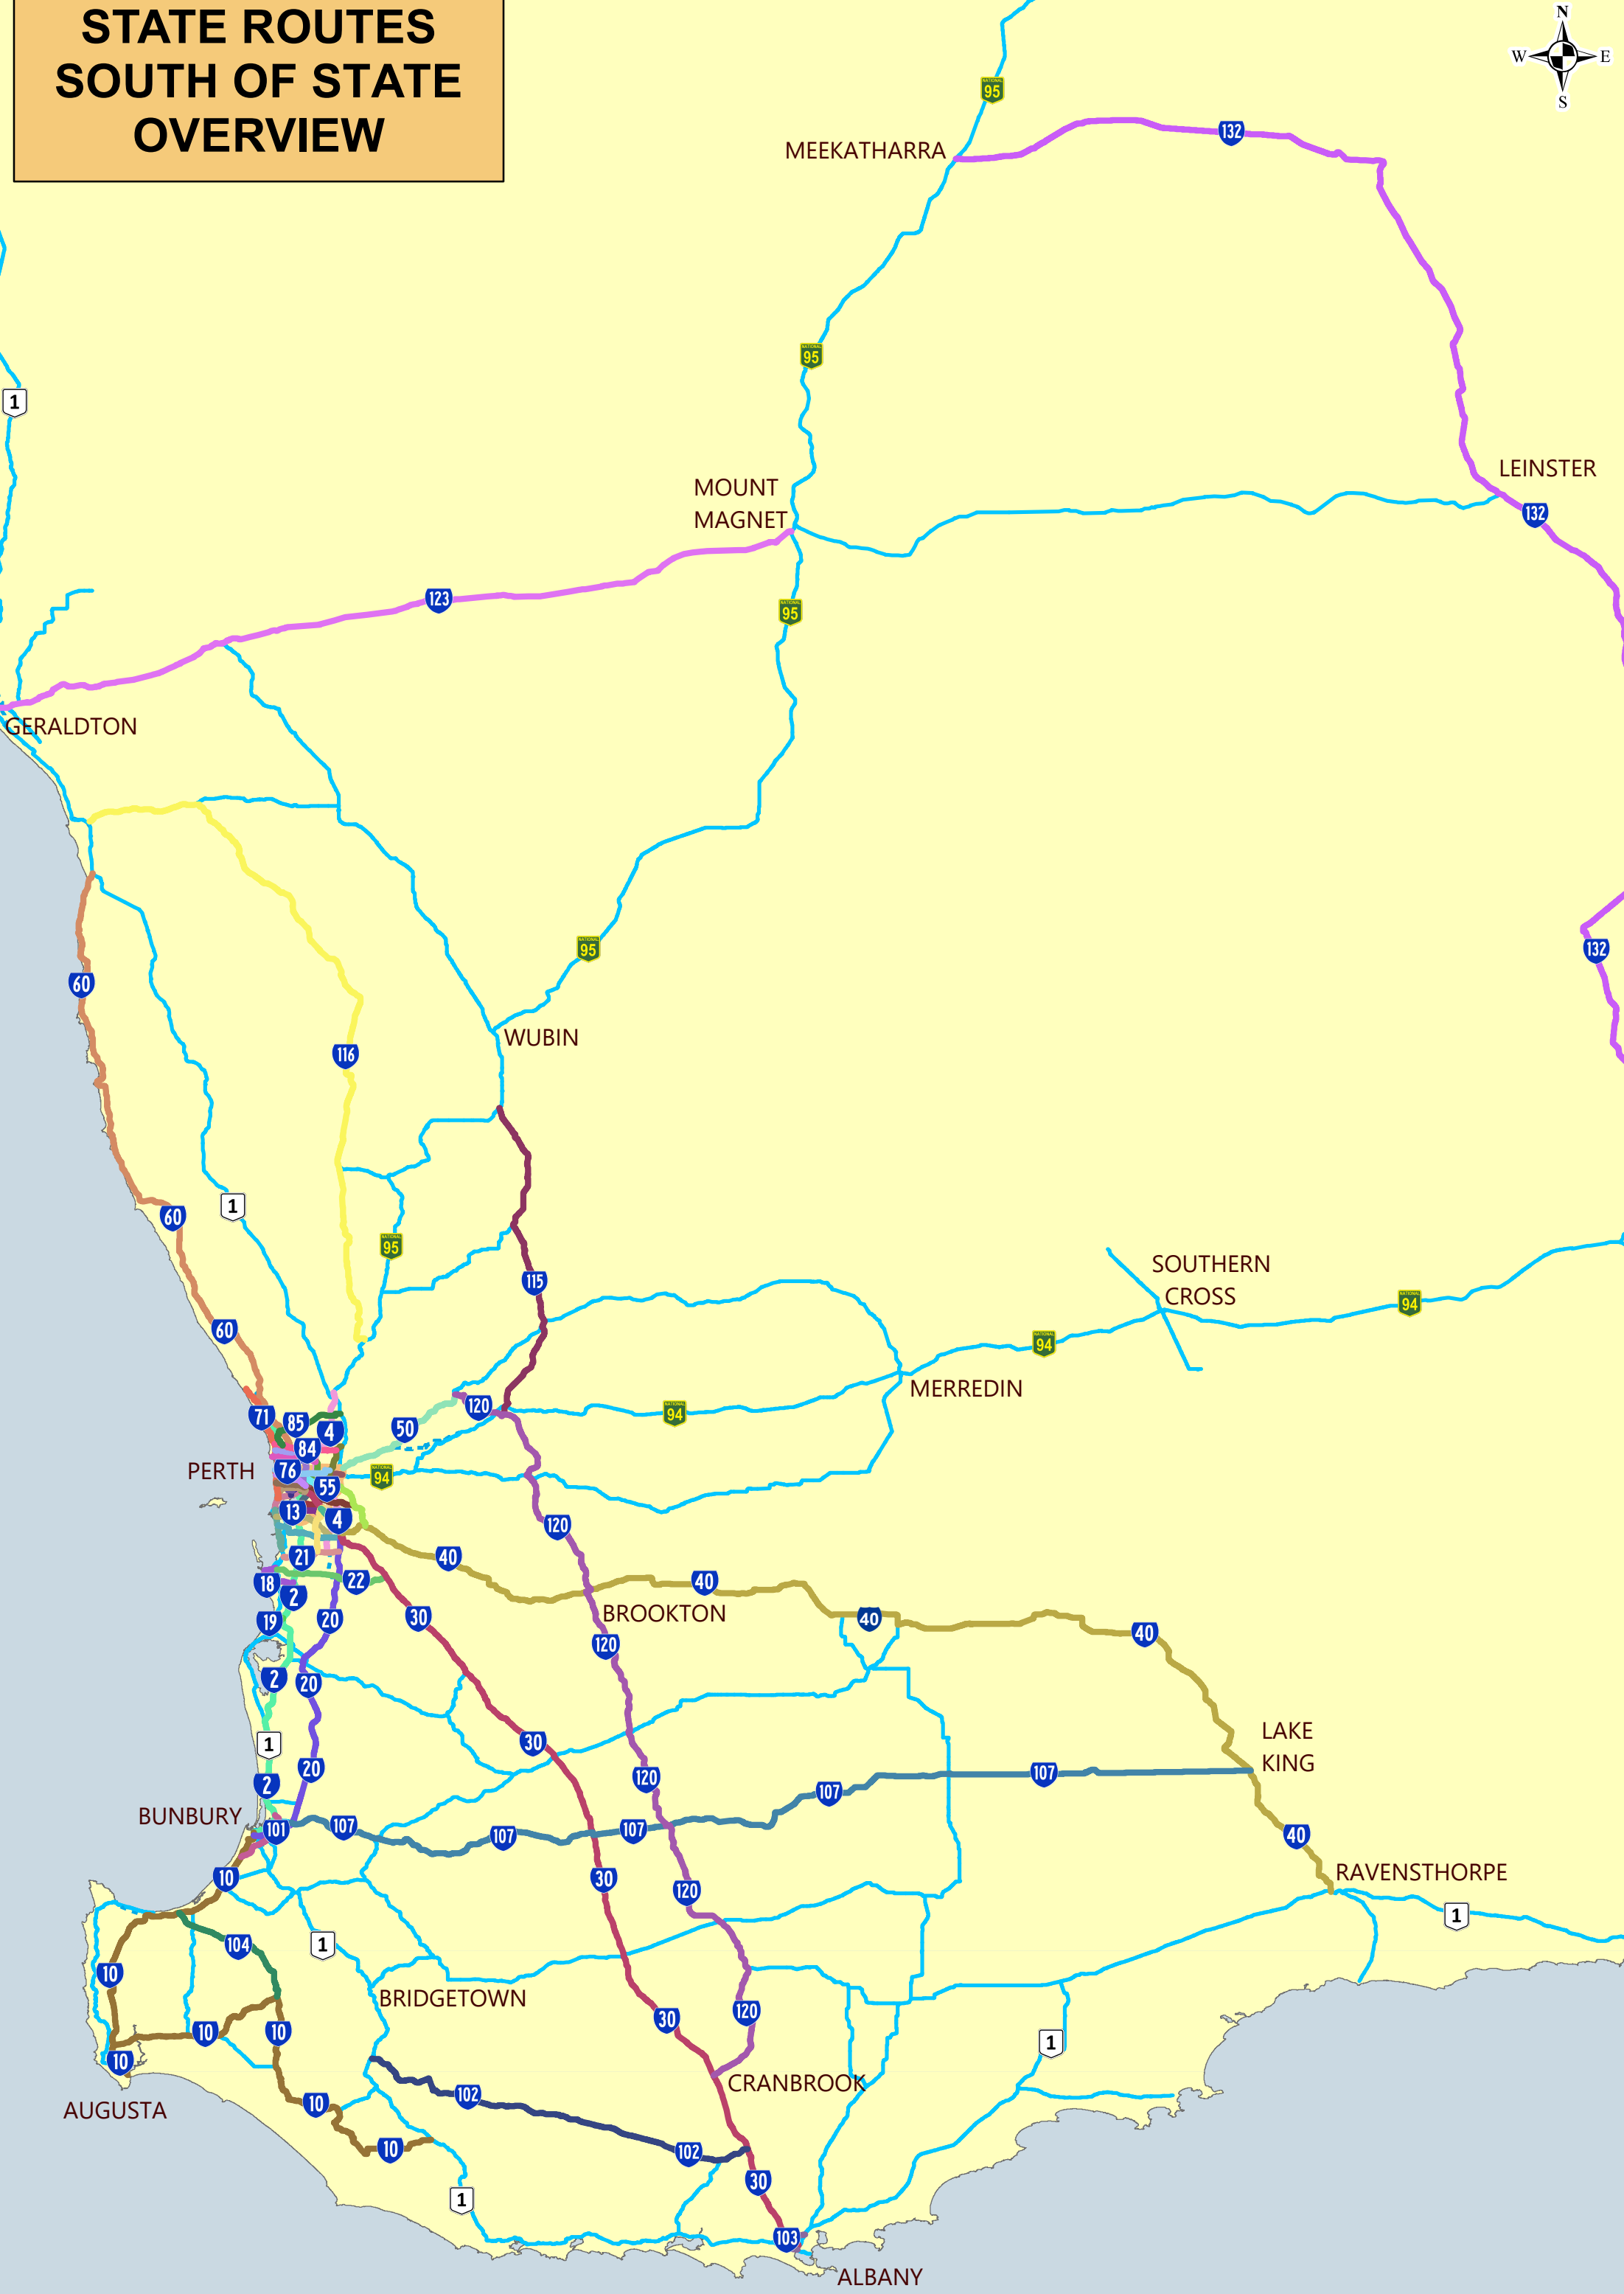

STATE ROUTES SOUTH OF STATE OVERVIEW