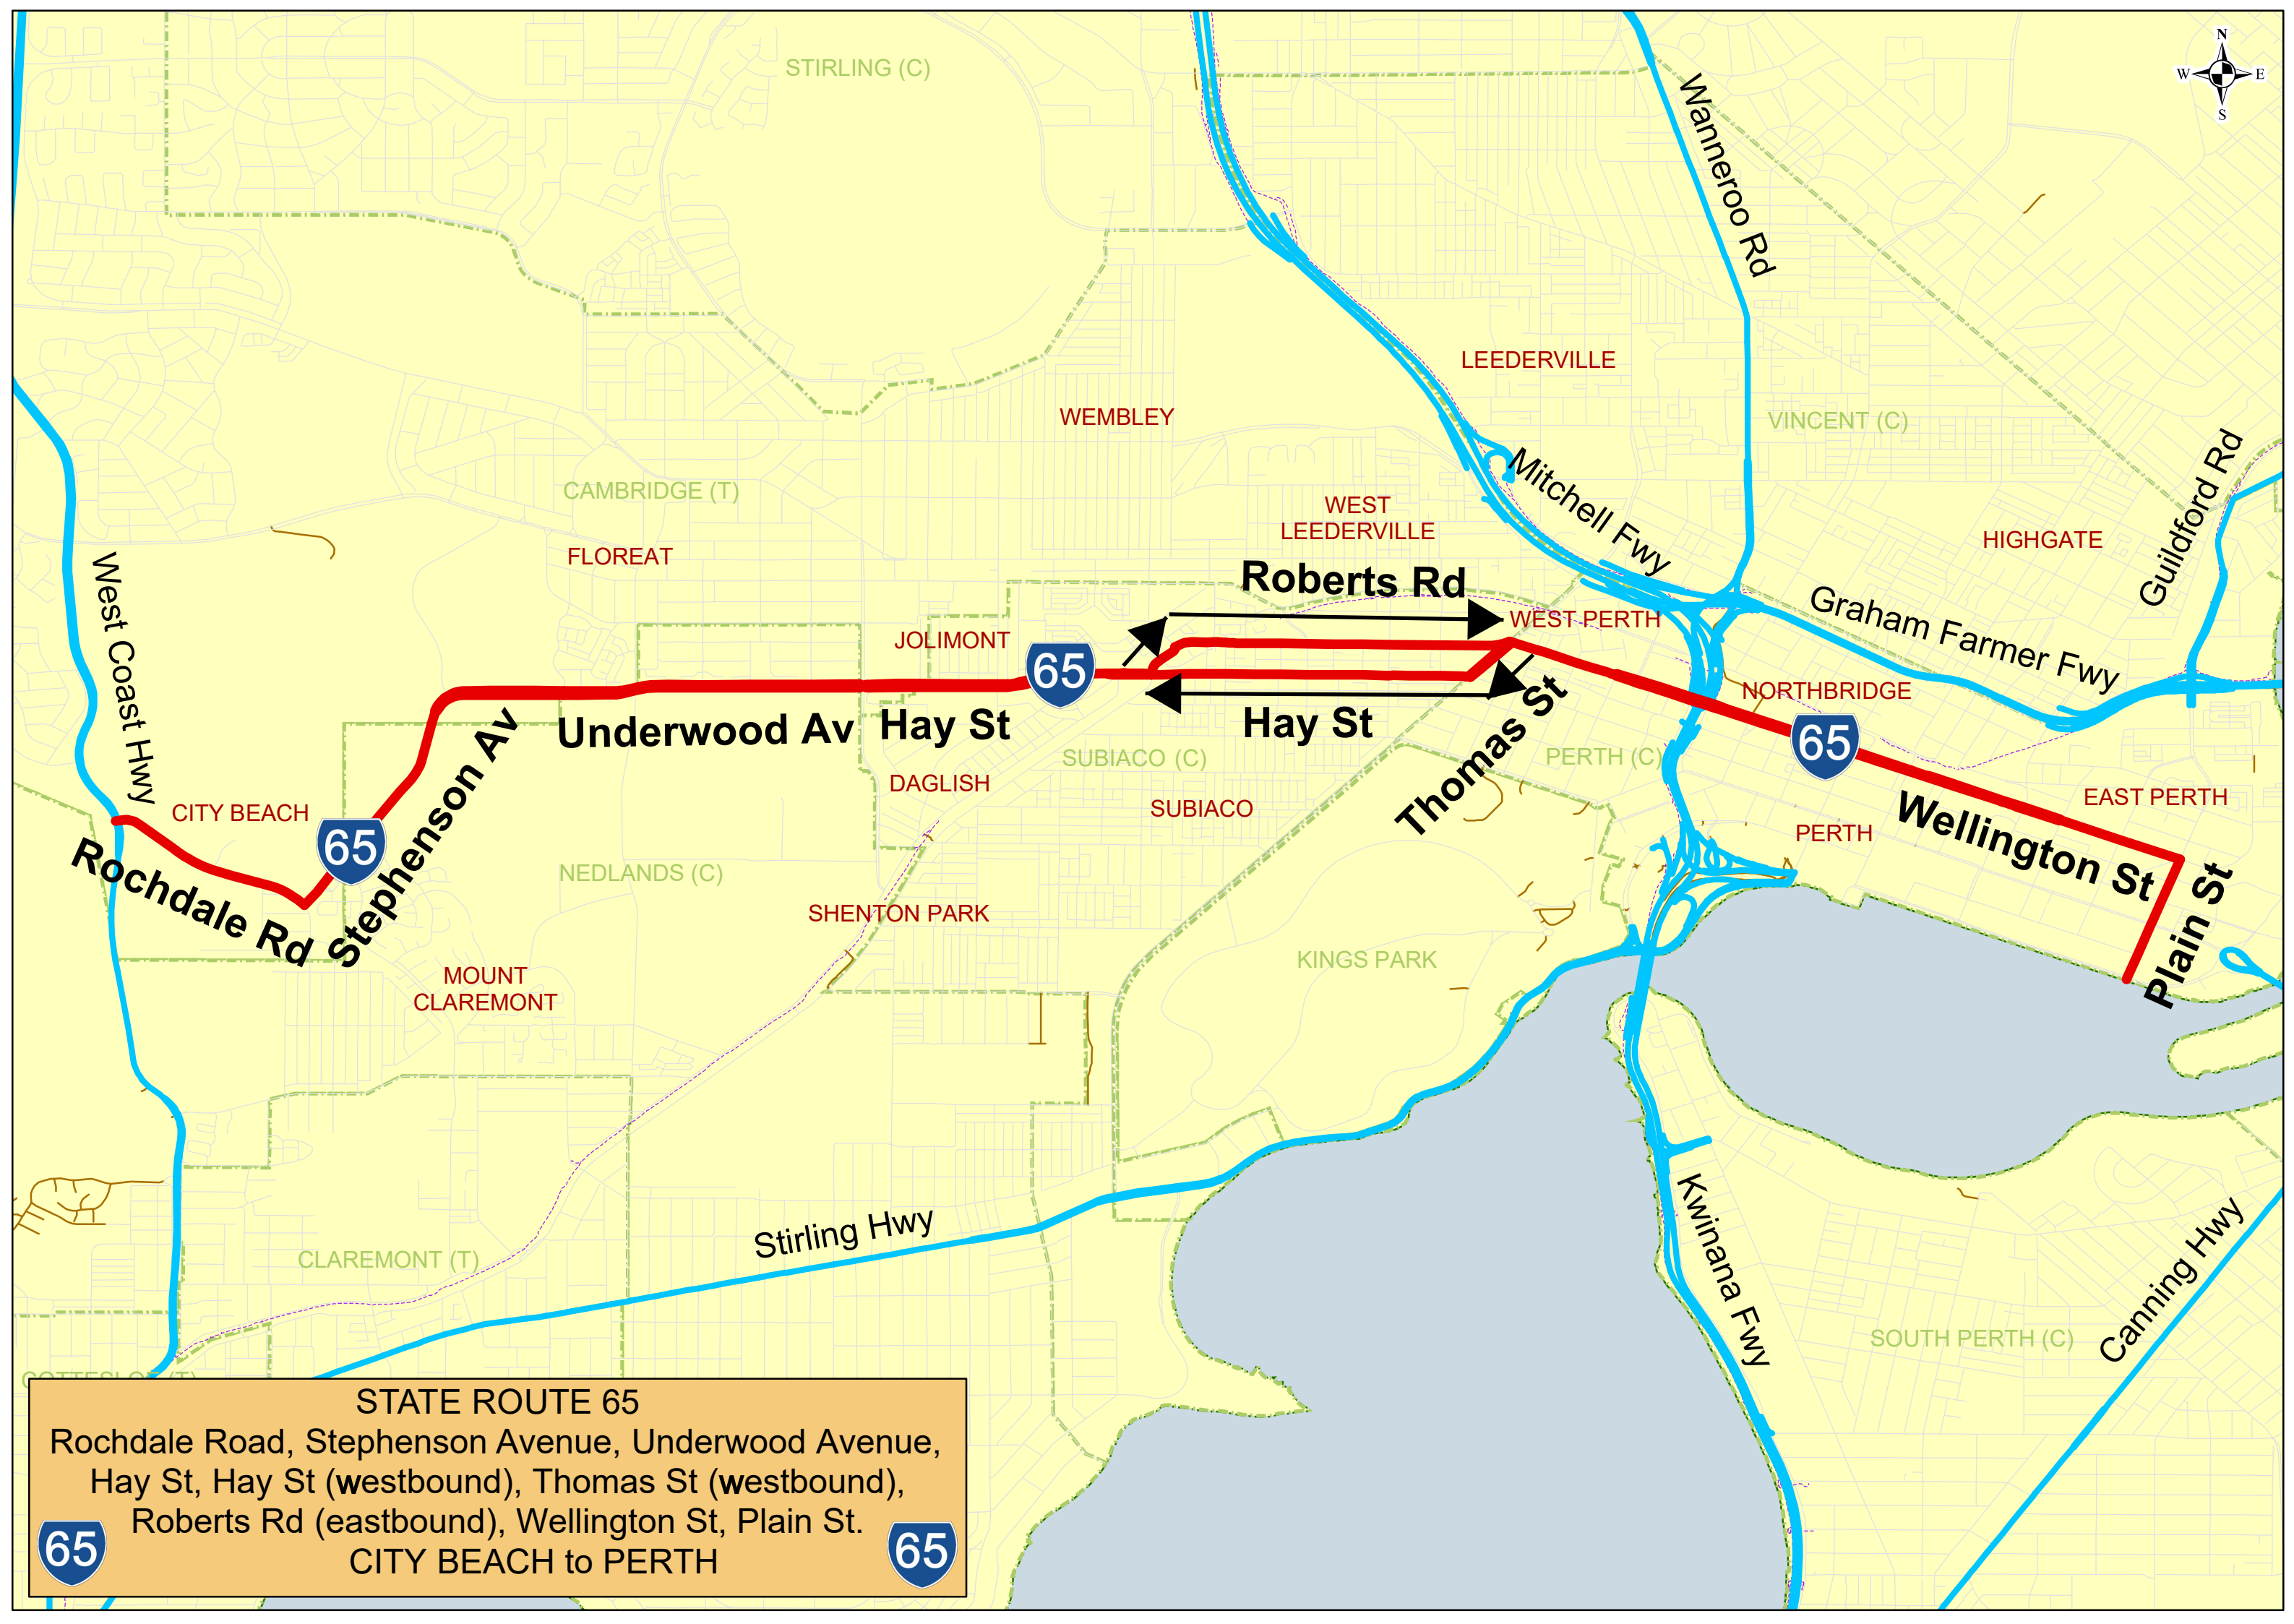

61 STATE ROUTE 61 **61**
Winthrop Ave / Thomas St
Loftus St / London St
JOONDANNA To CRAWLEY

REMOVED
December 2023

ADDED
December 2023

STATE ROUTE 64
 Amended Dec 2023
 Cedric St, Stephenson Ave, Pearson St,
 Flynn St, Selby St, Nash St, Nicholson Rd,
 Rockeby Rd.
 Stirling to Shenton Park