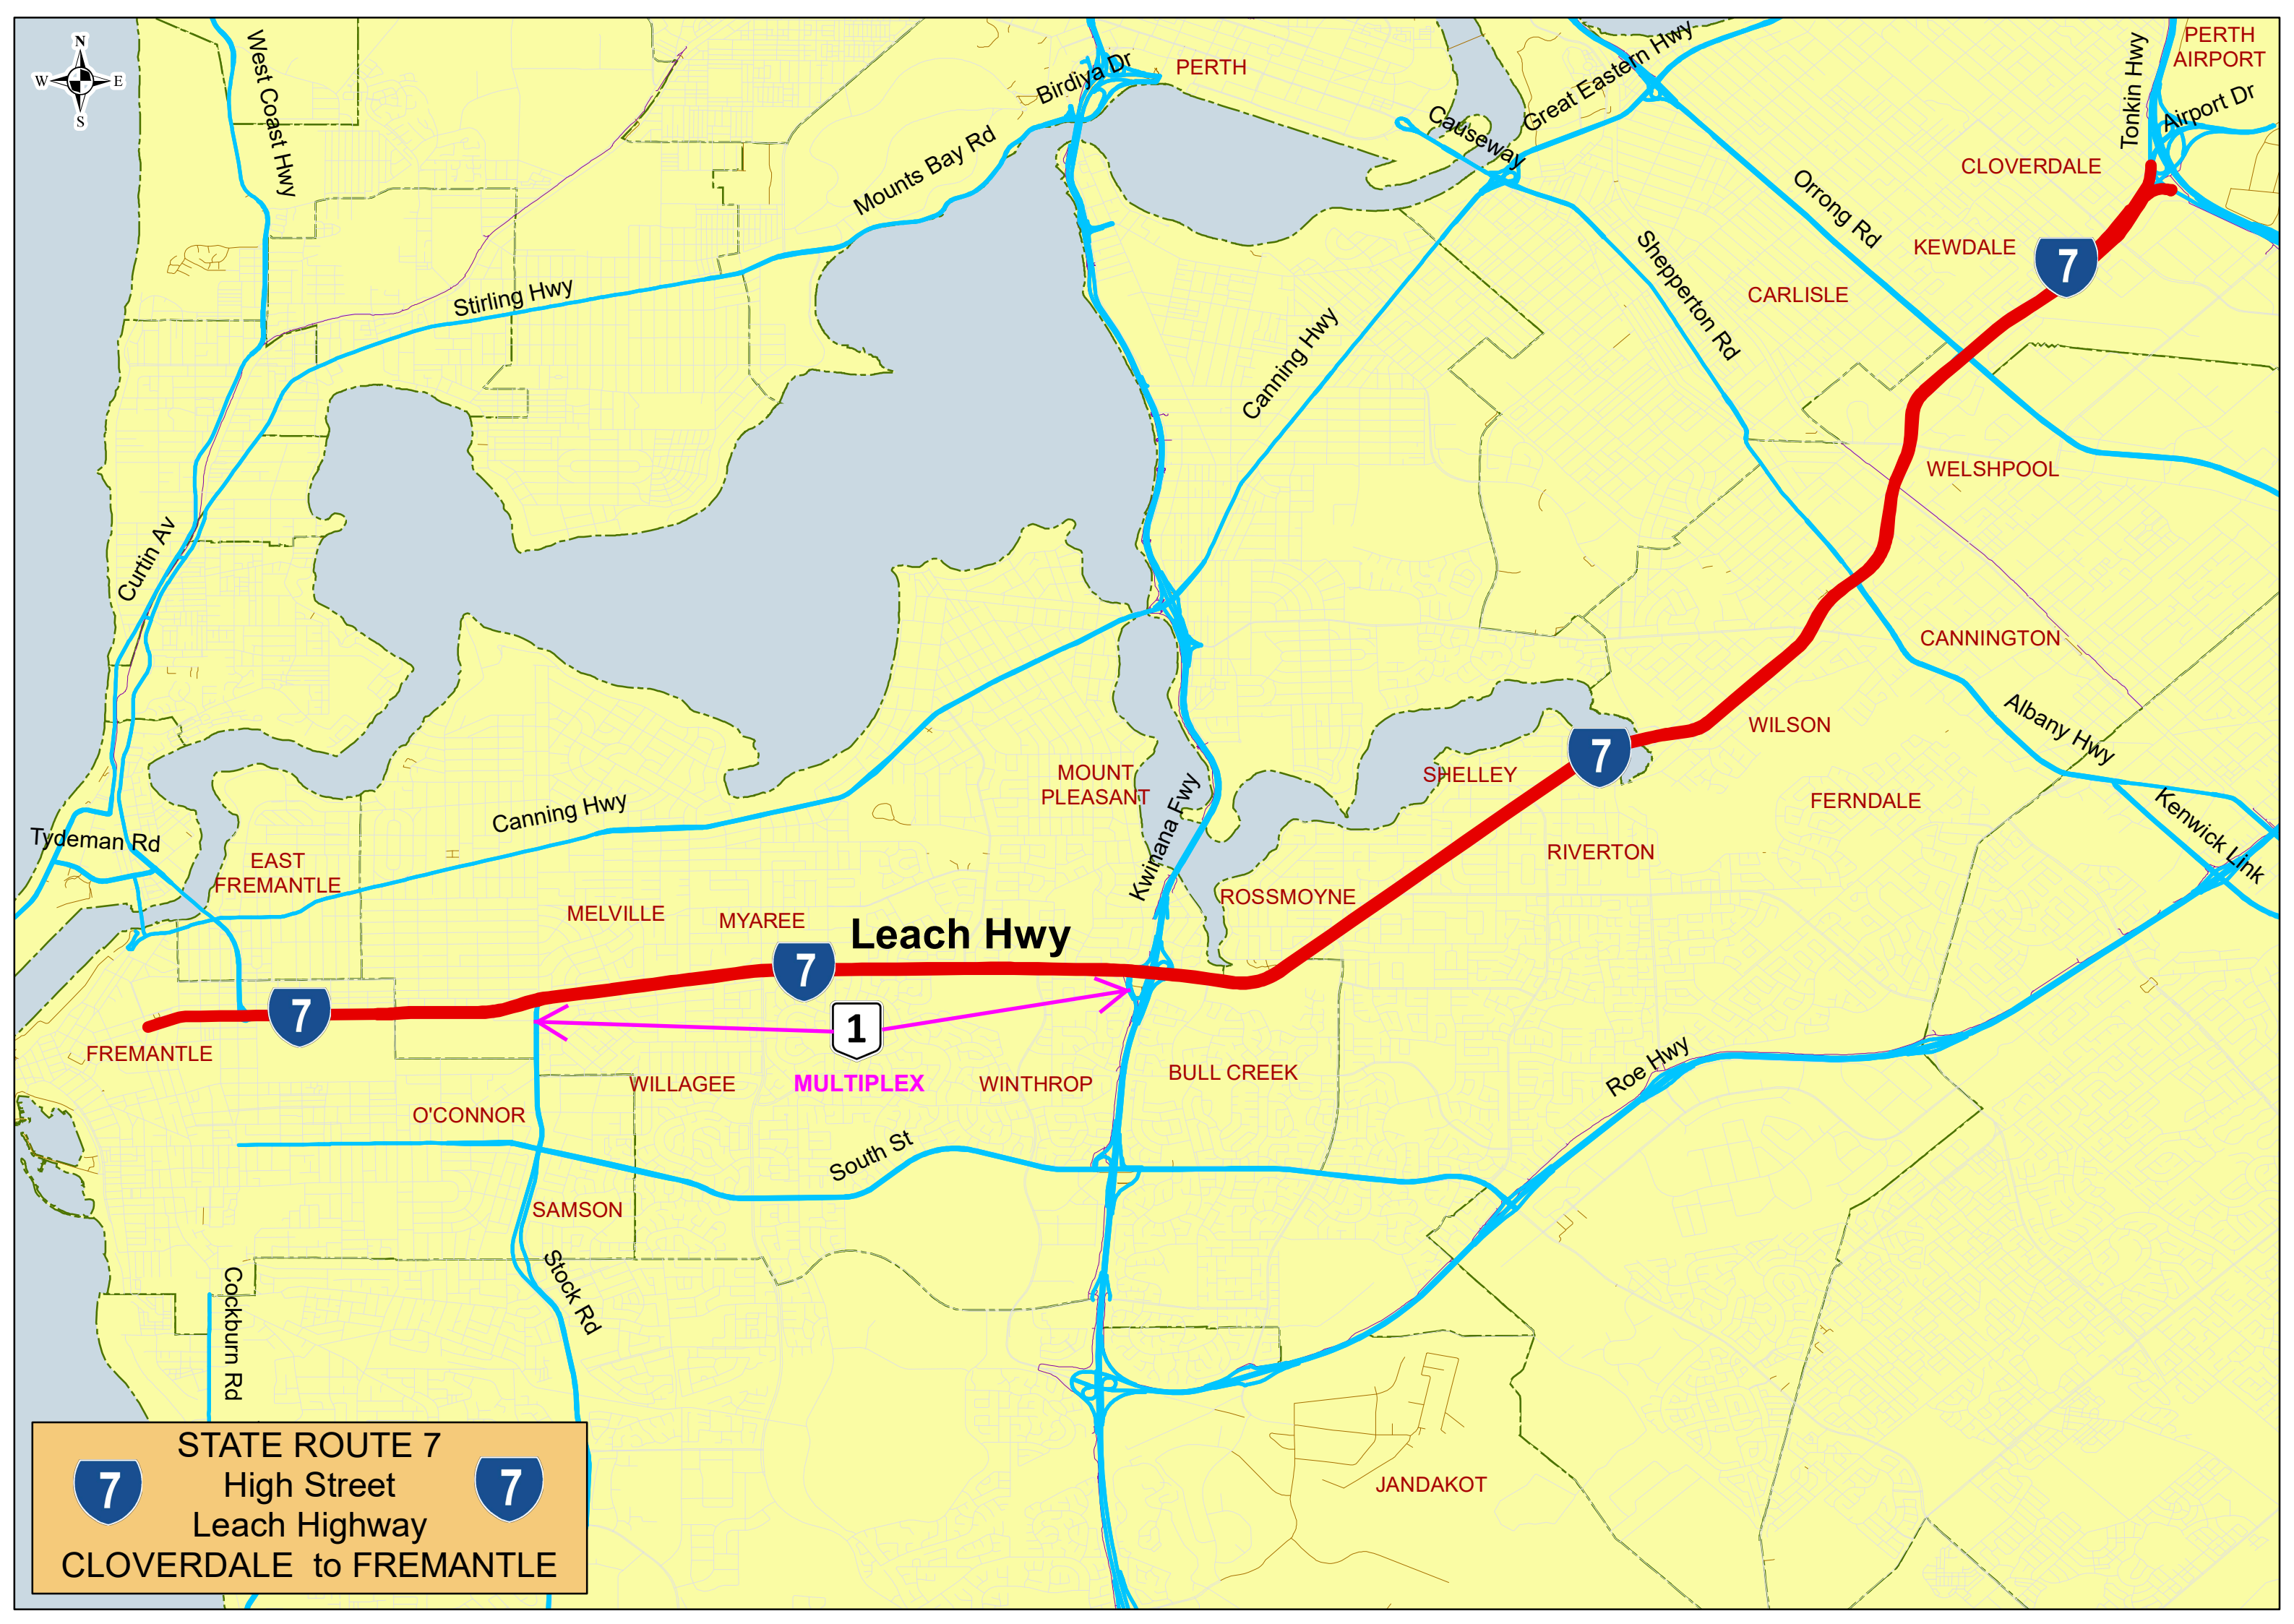

7 STATE ROUTE 7 **7**
High Street
Leach Highway
CLOVERDALE to FREMANTLE