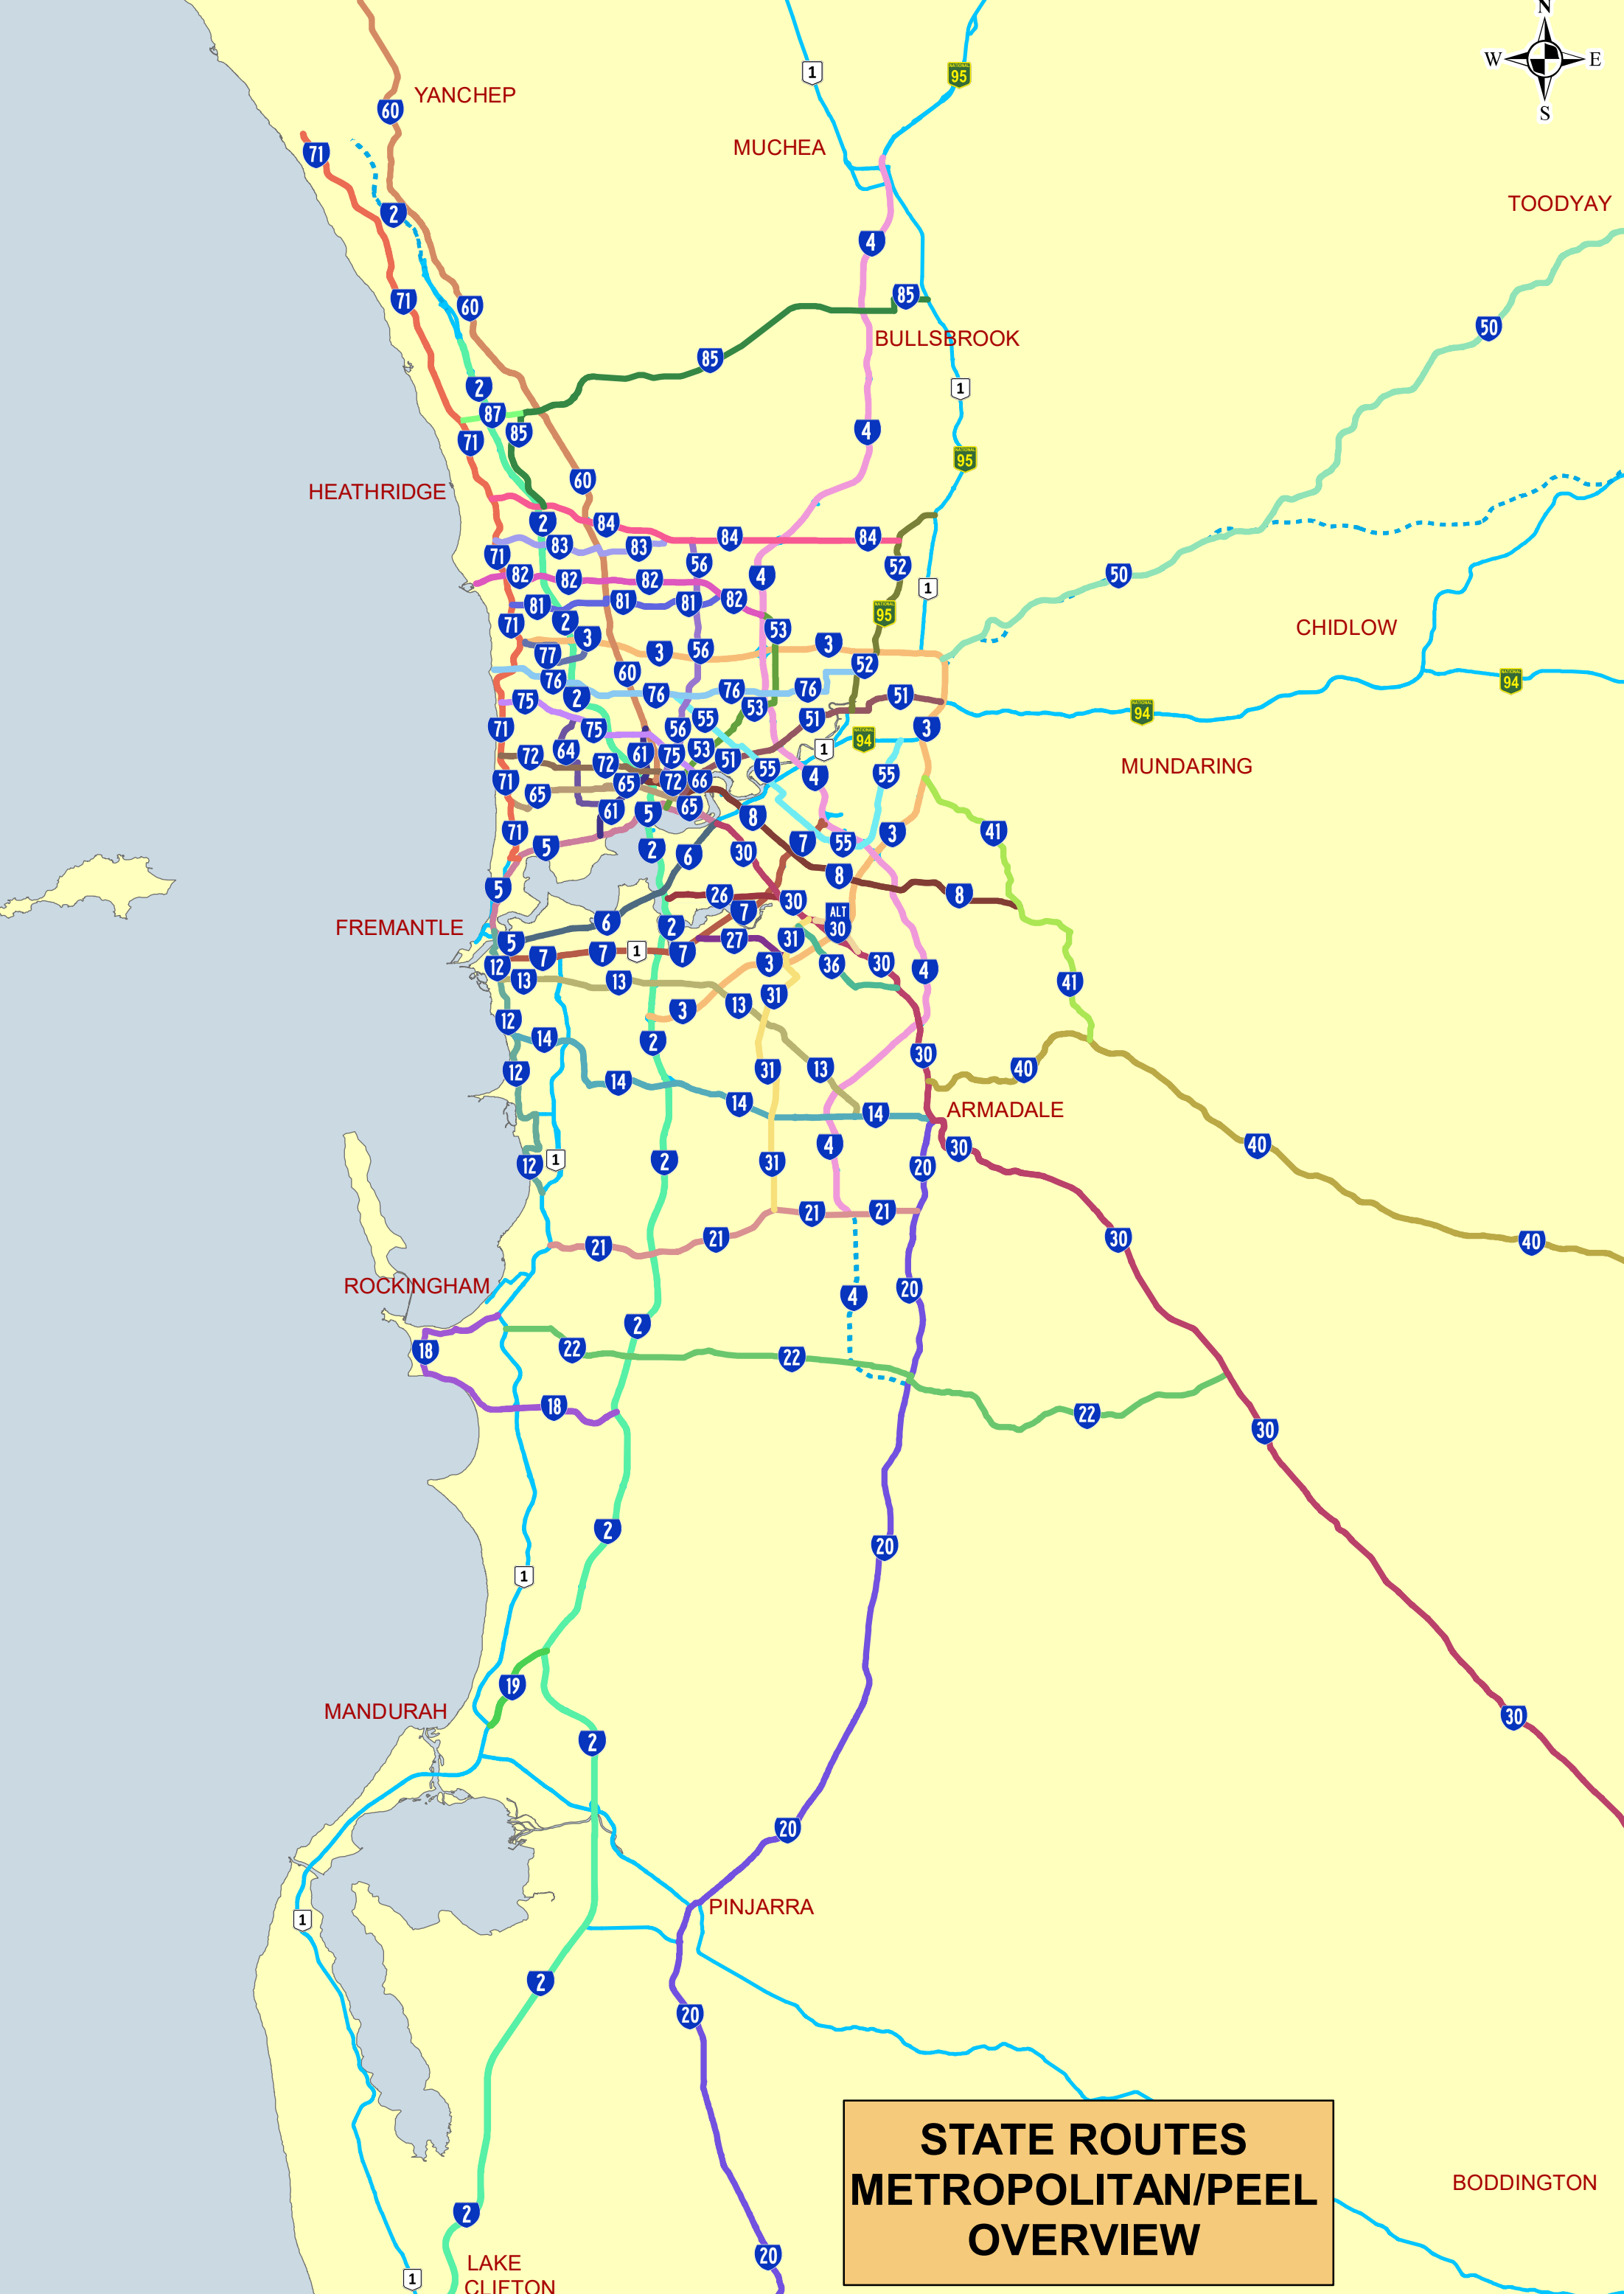

**STATE ROUTES
METROPOLITAN/PEEL
OVERVIEW**

BODDINGTON

LAKE CLIFTON