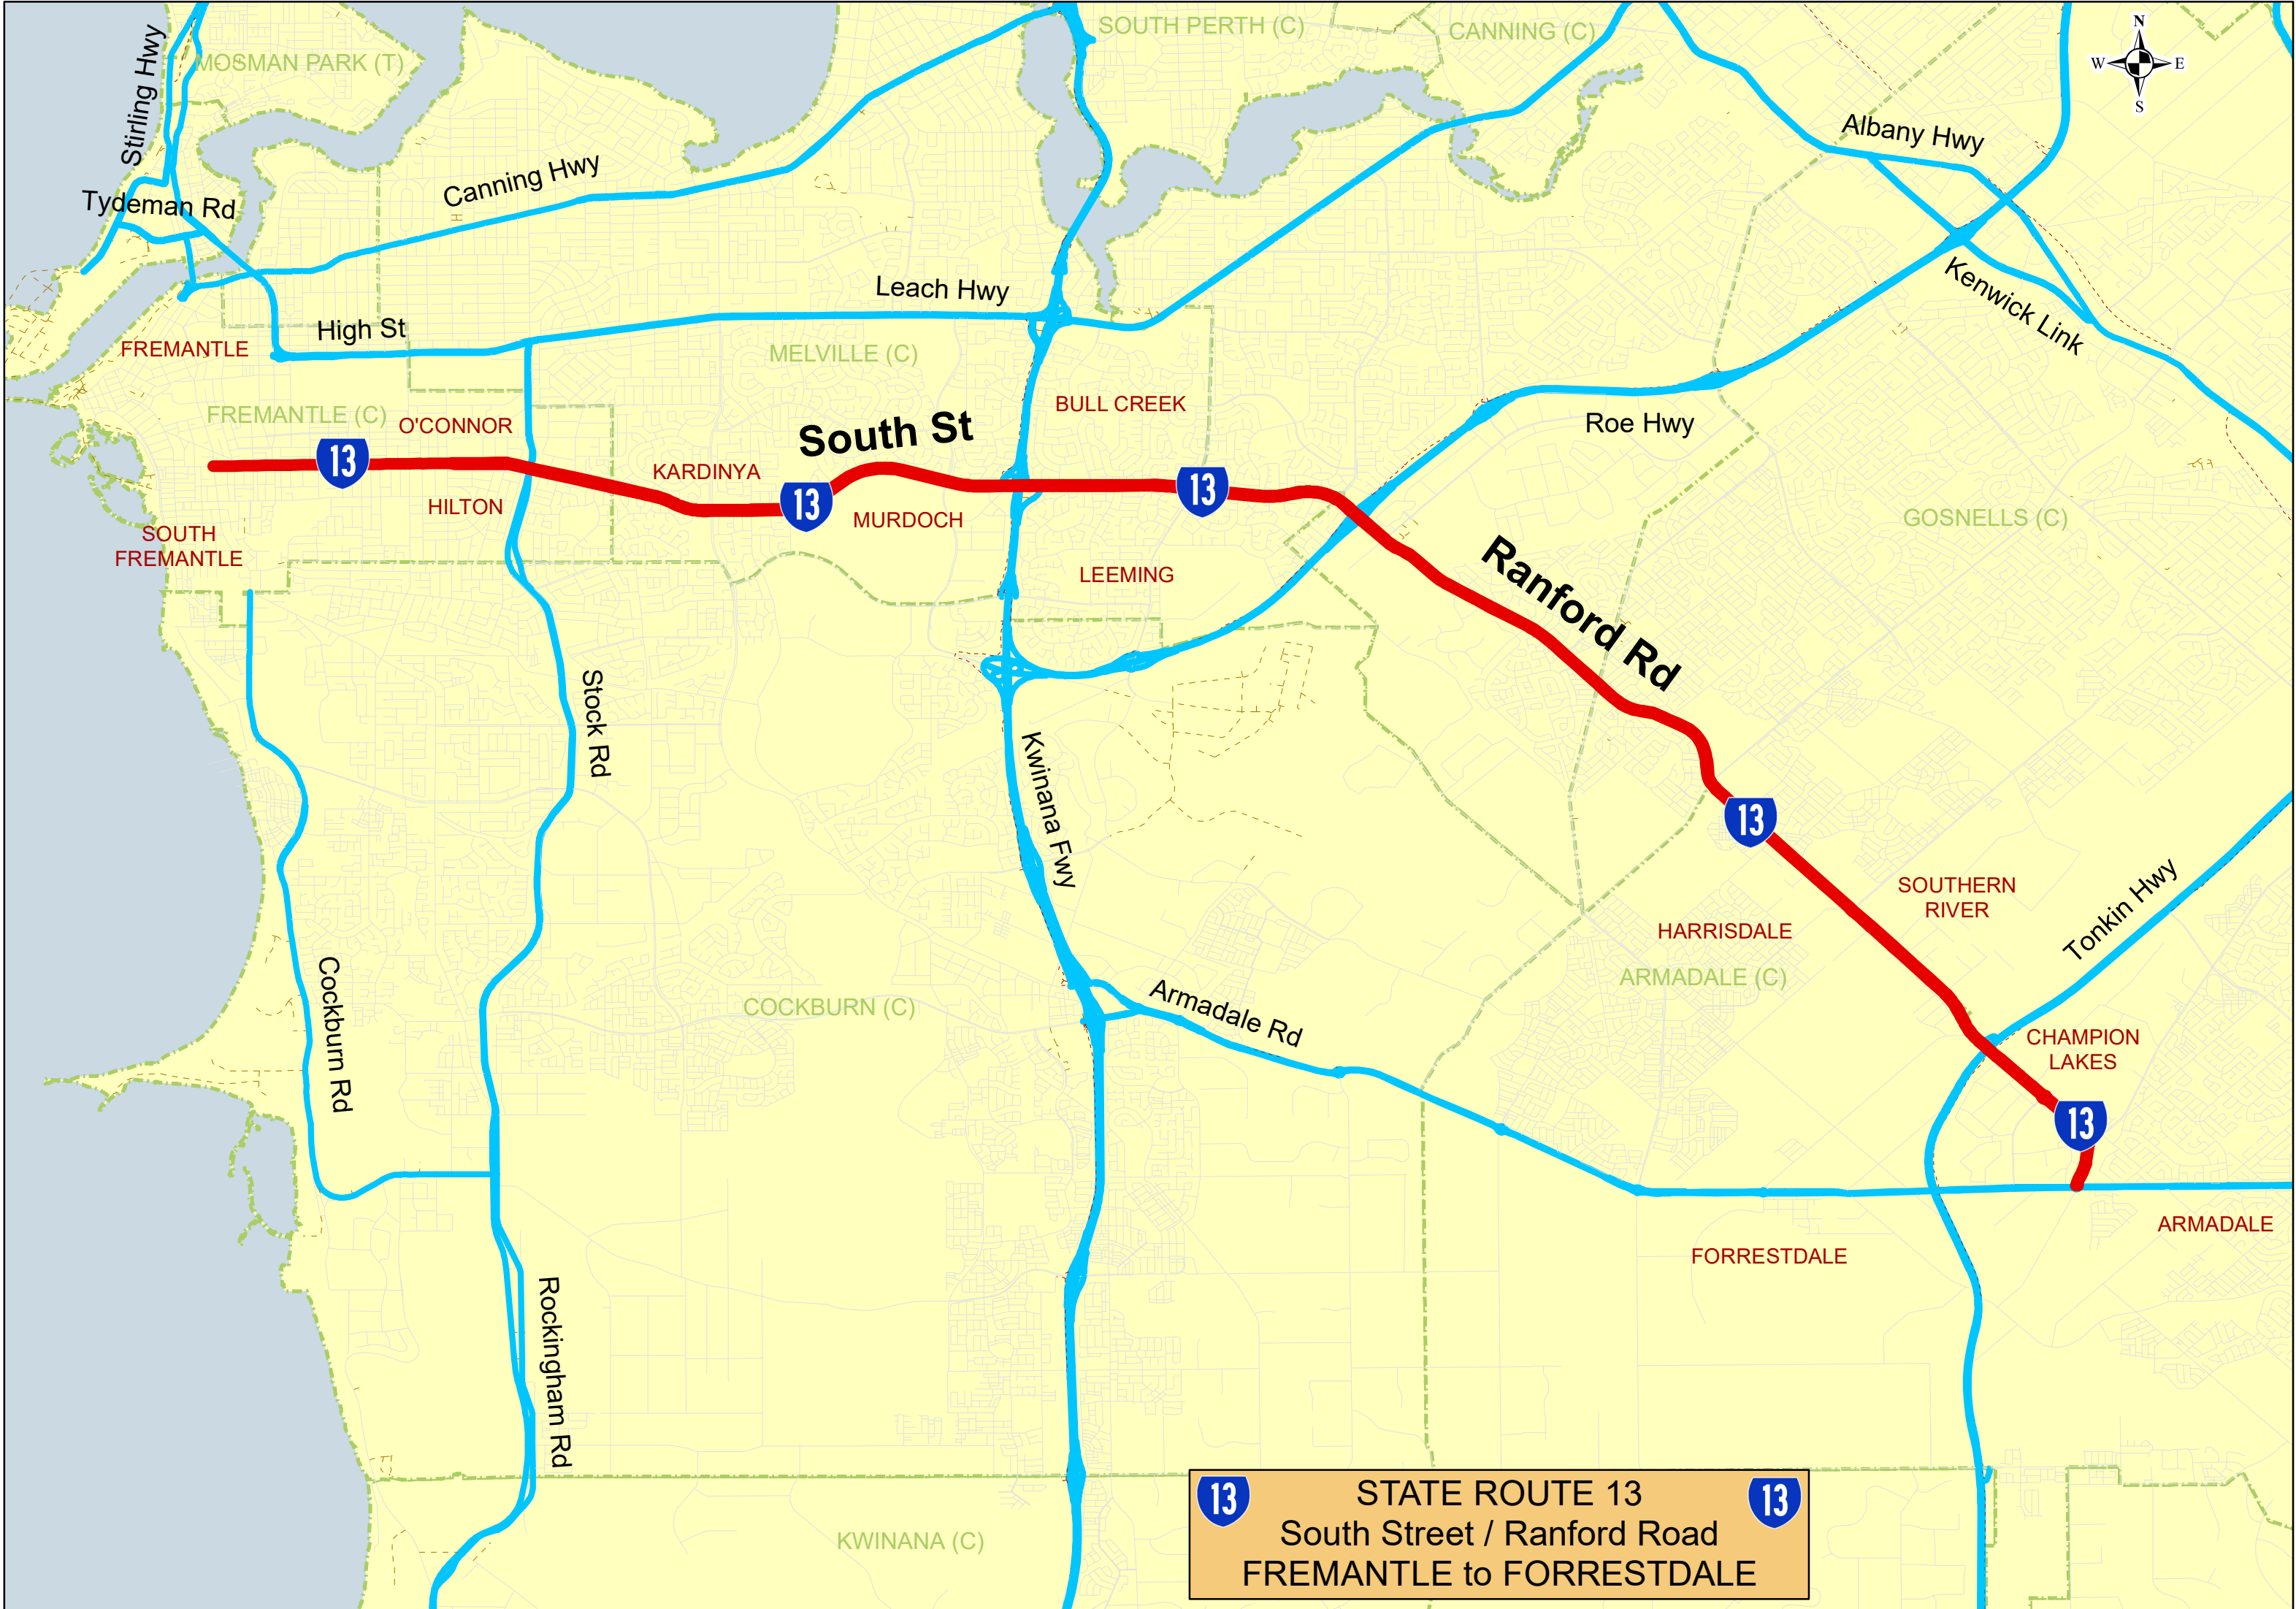

13 STATE ROUTE 13 **13**
South Street / Ranford Road
FREMANTLE to FORRESTDALE