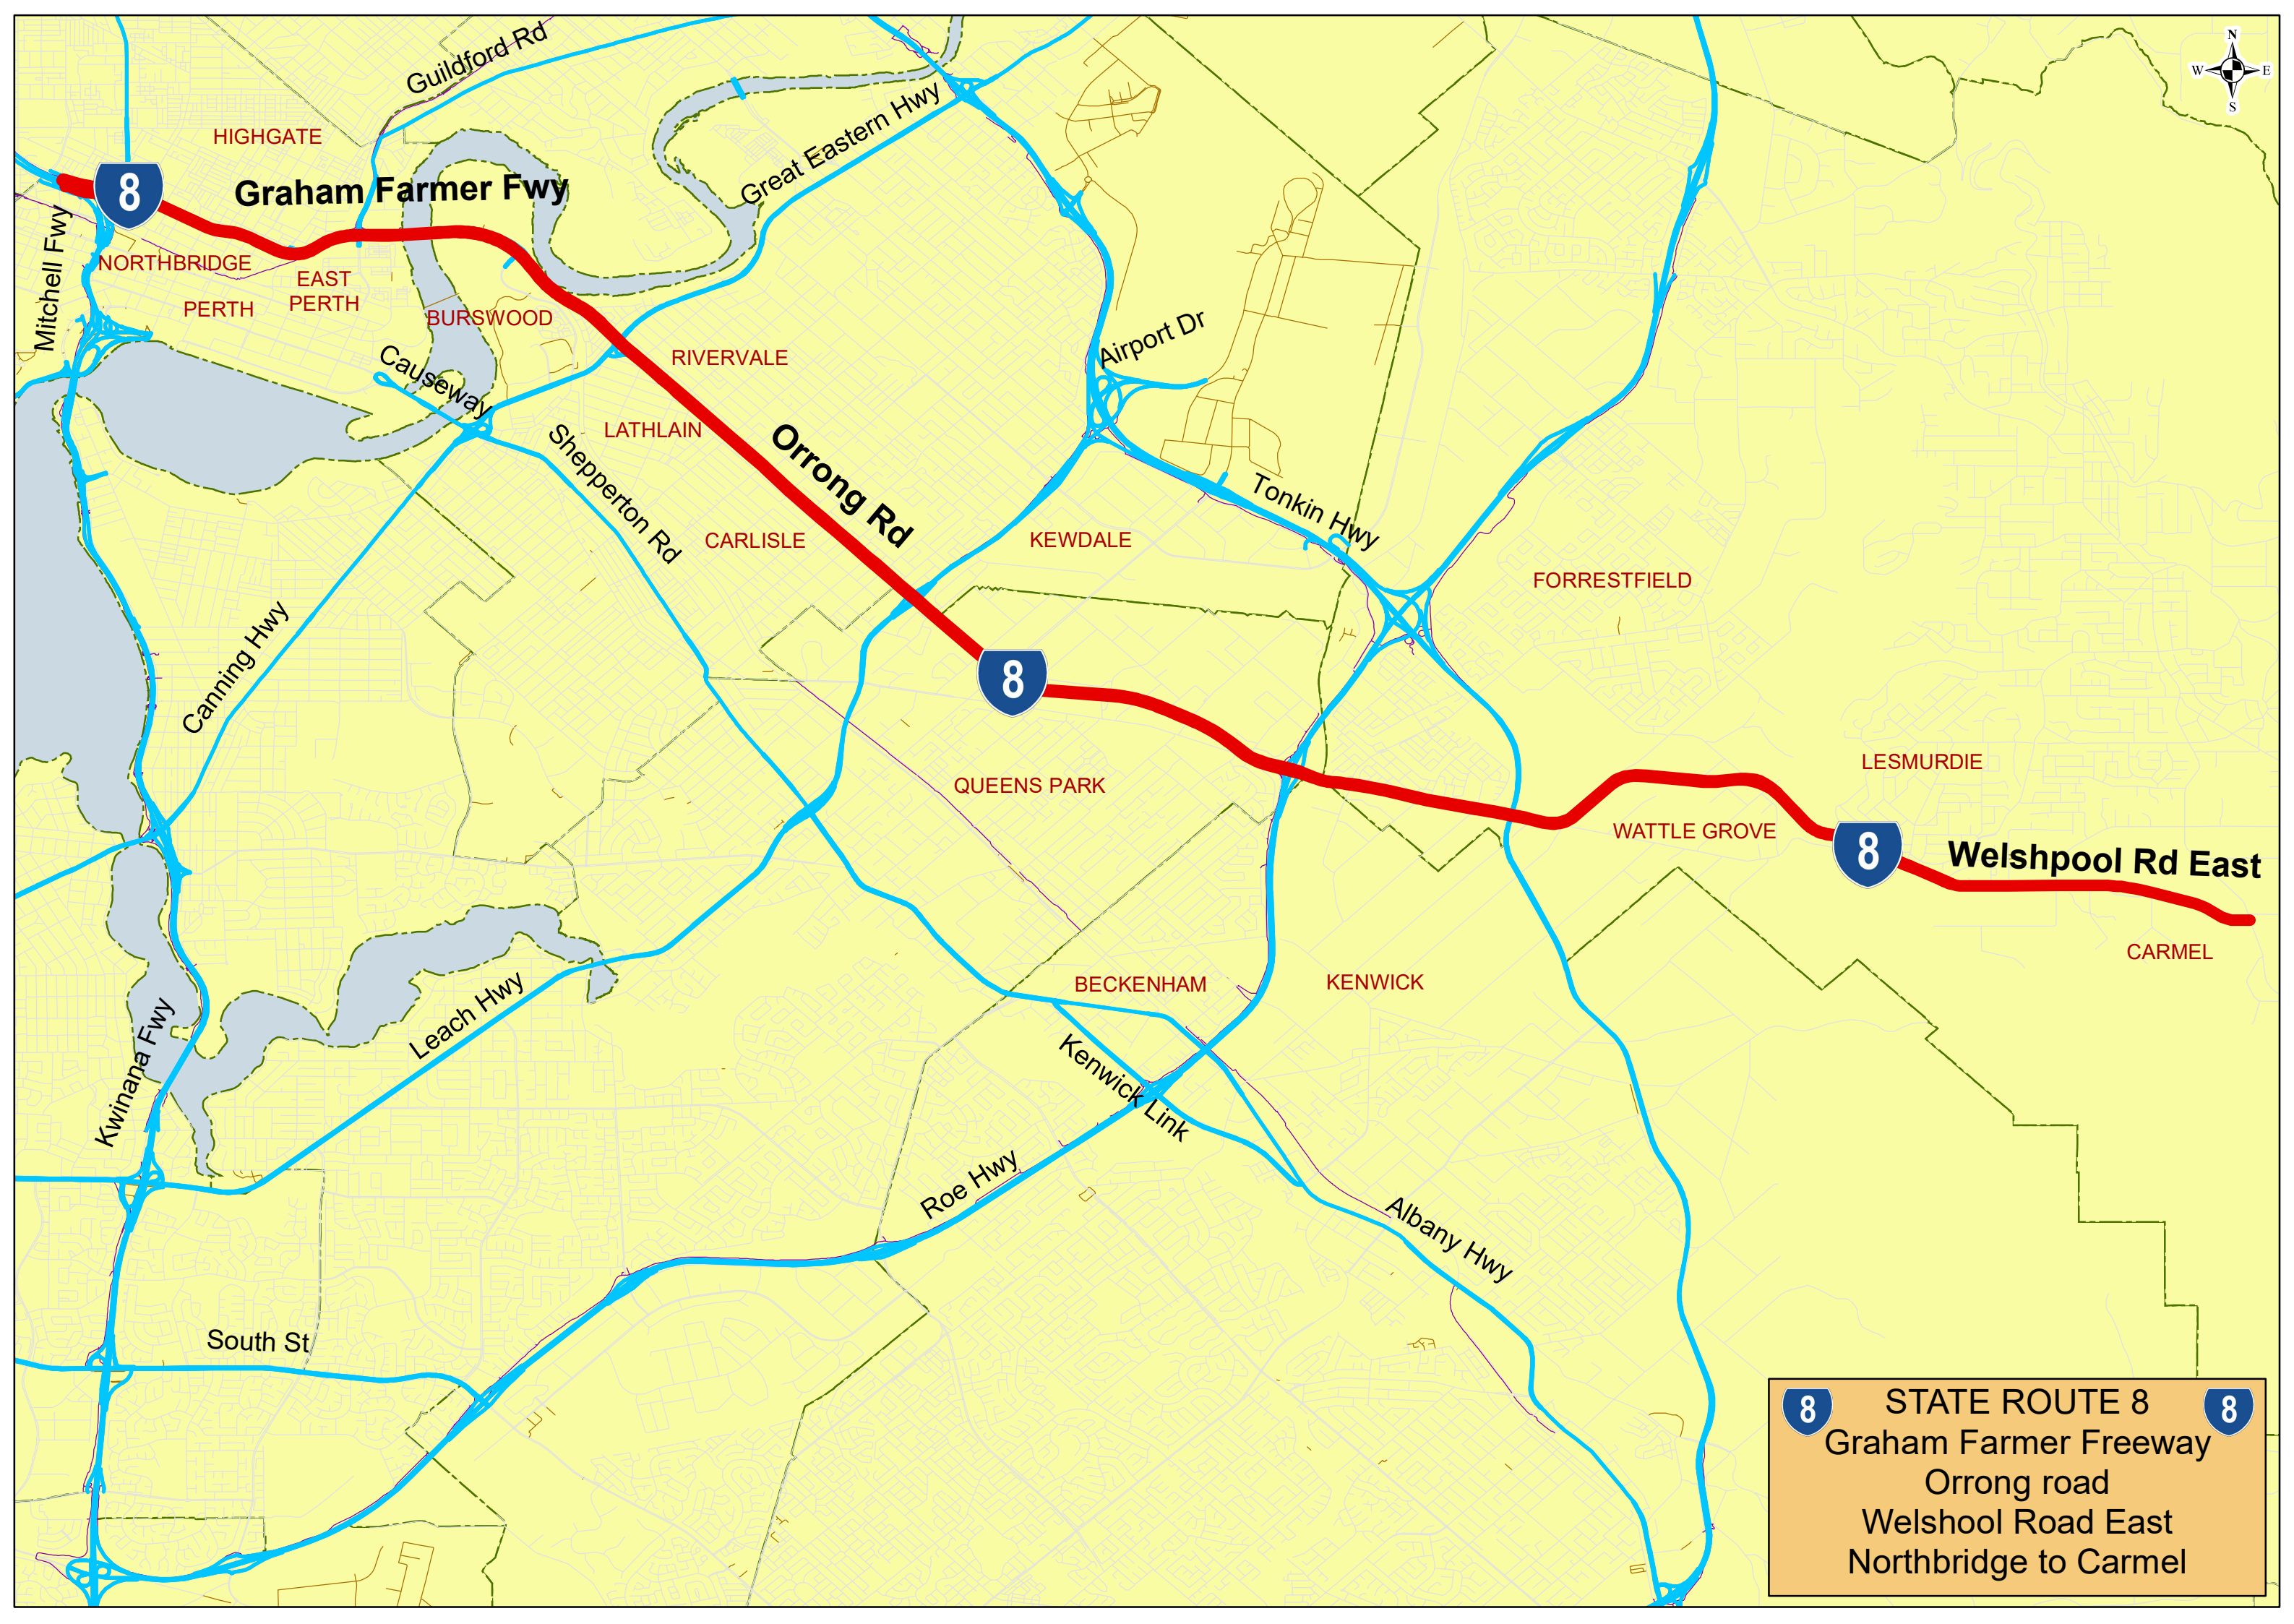

STATE ROUTE 8	
	Graham Farmer Freeway	
	Orrong road	
	Welshool Road East	
	Northbridge to Carmel