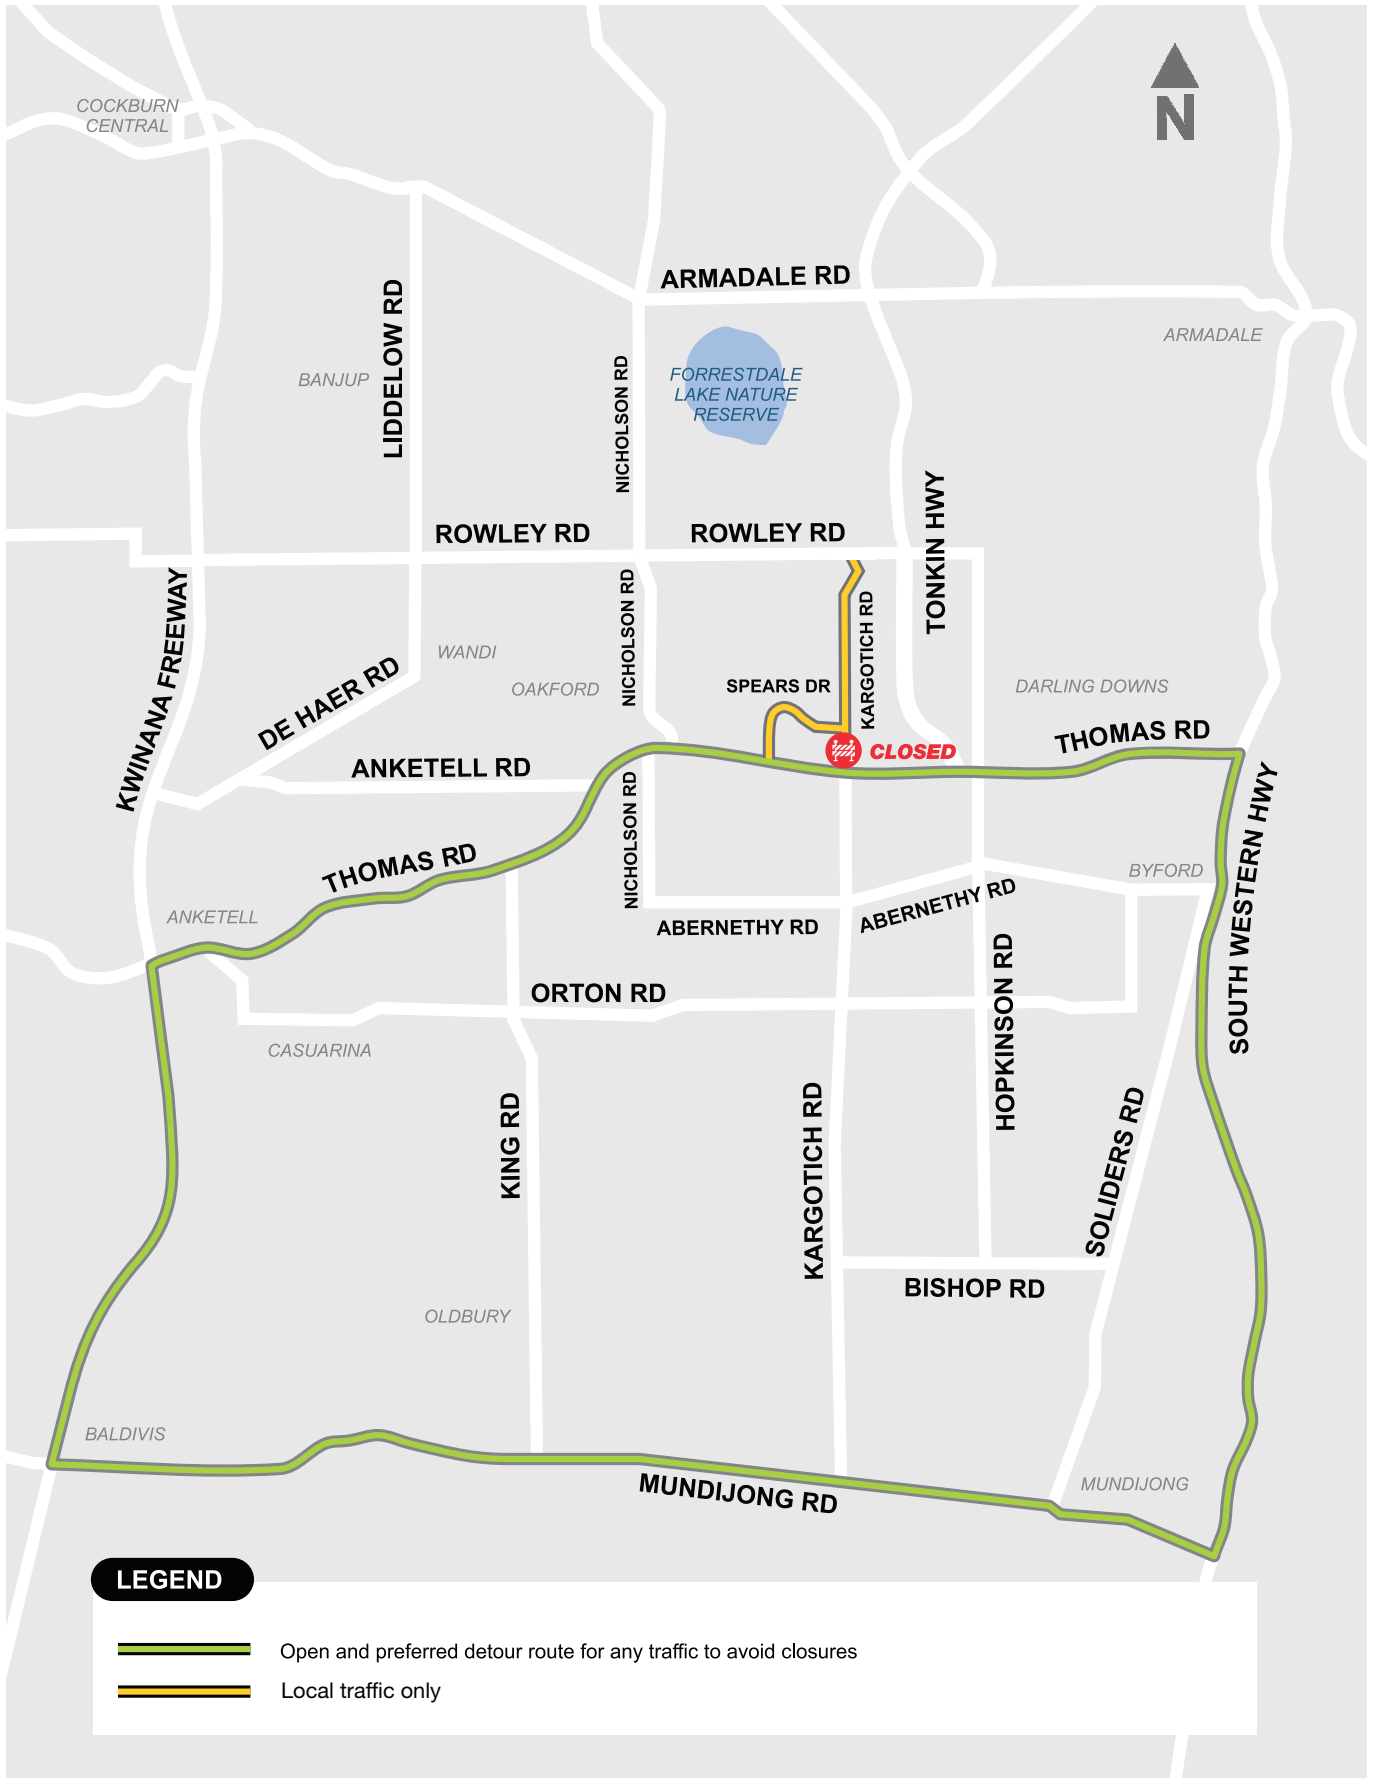

Local Road Changes at Thomas Road intersections with Nicholson Road and Kargotich Road November 2023 to July 2024

This document can be provided in alternative formats upon request