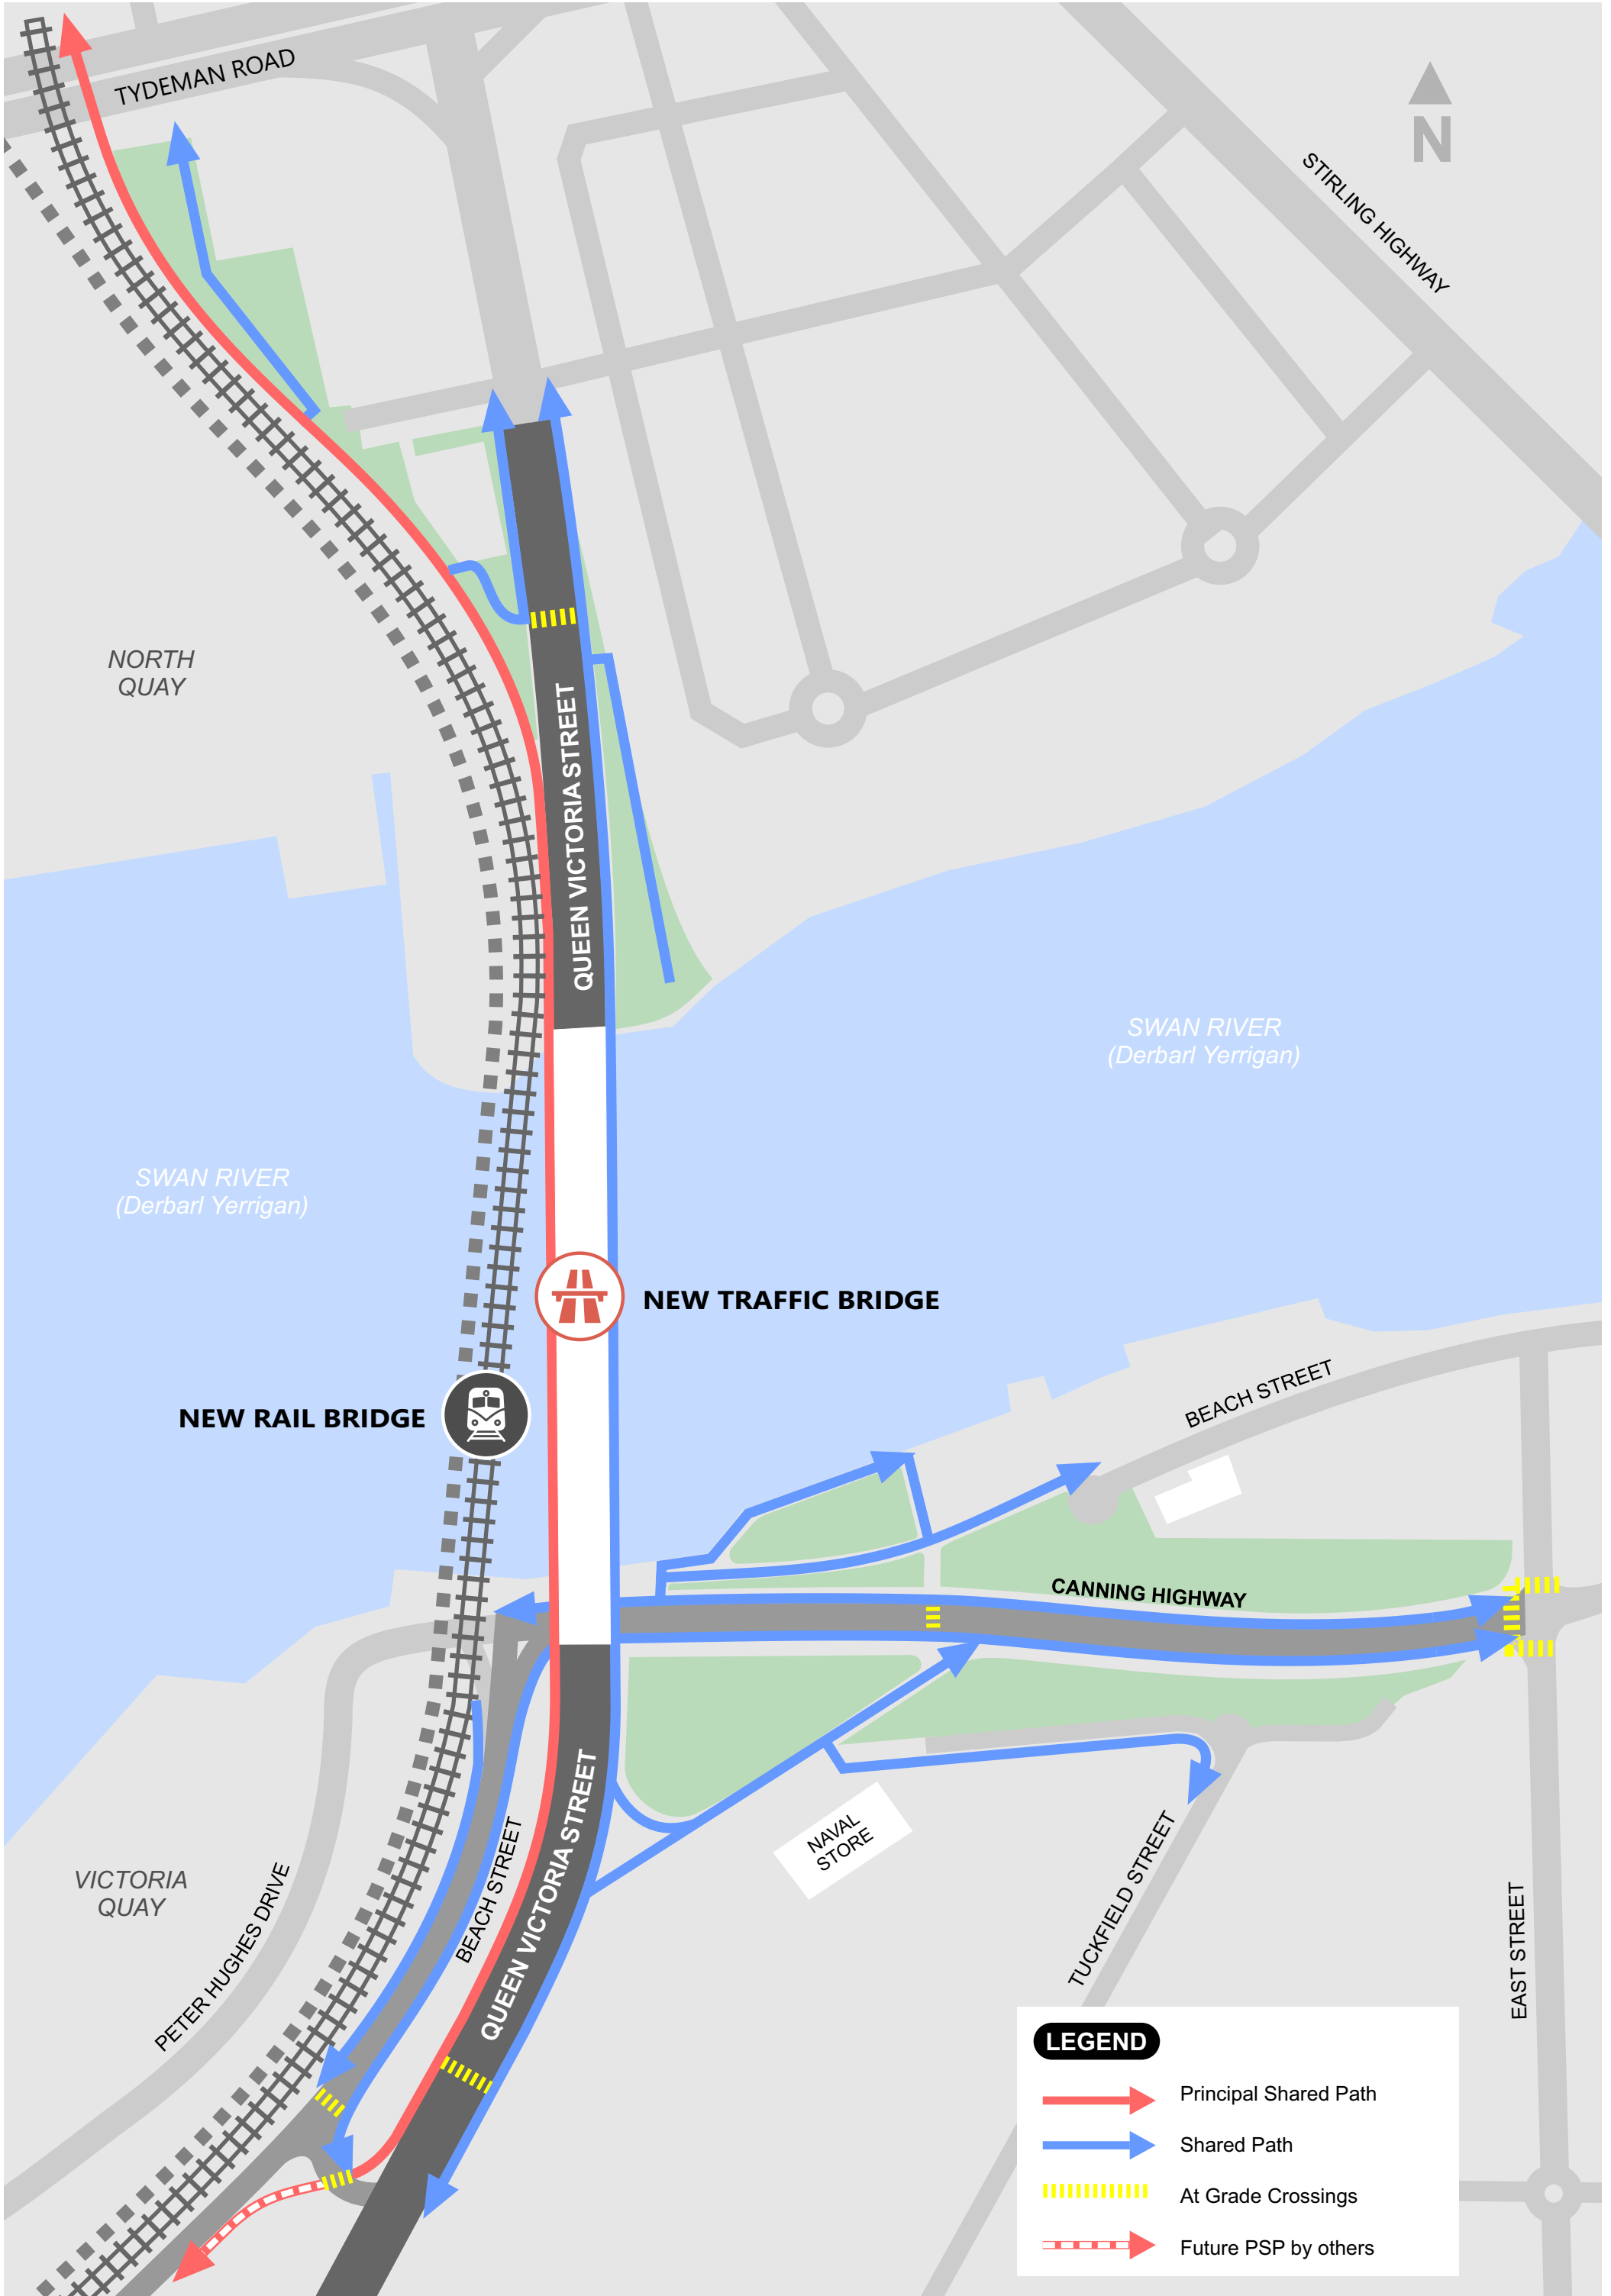

# SWAN RIVER CROSSINGS PROJECT

Australian Government

GOVERNMENT OF WESTERN AUSTRALIA

**LEGEND**

- Principal Shared Path
- Shared Path
- At Grade Crossings
- Future PSP by others