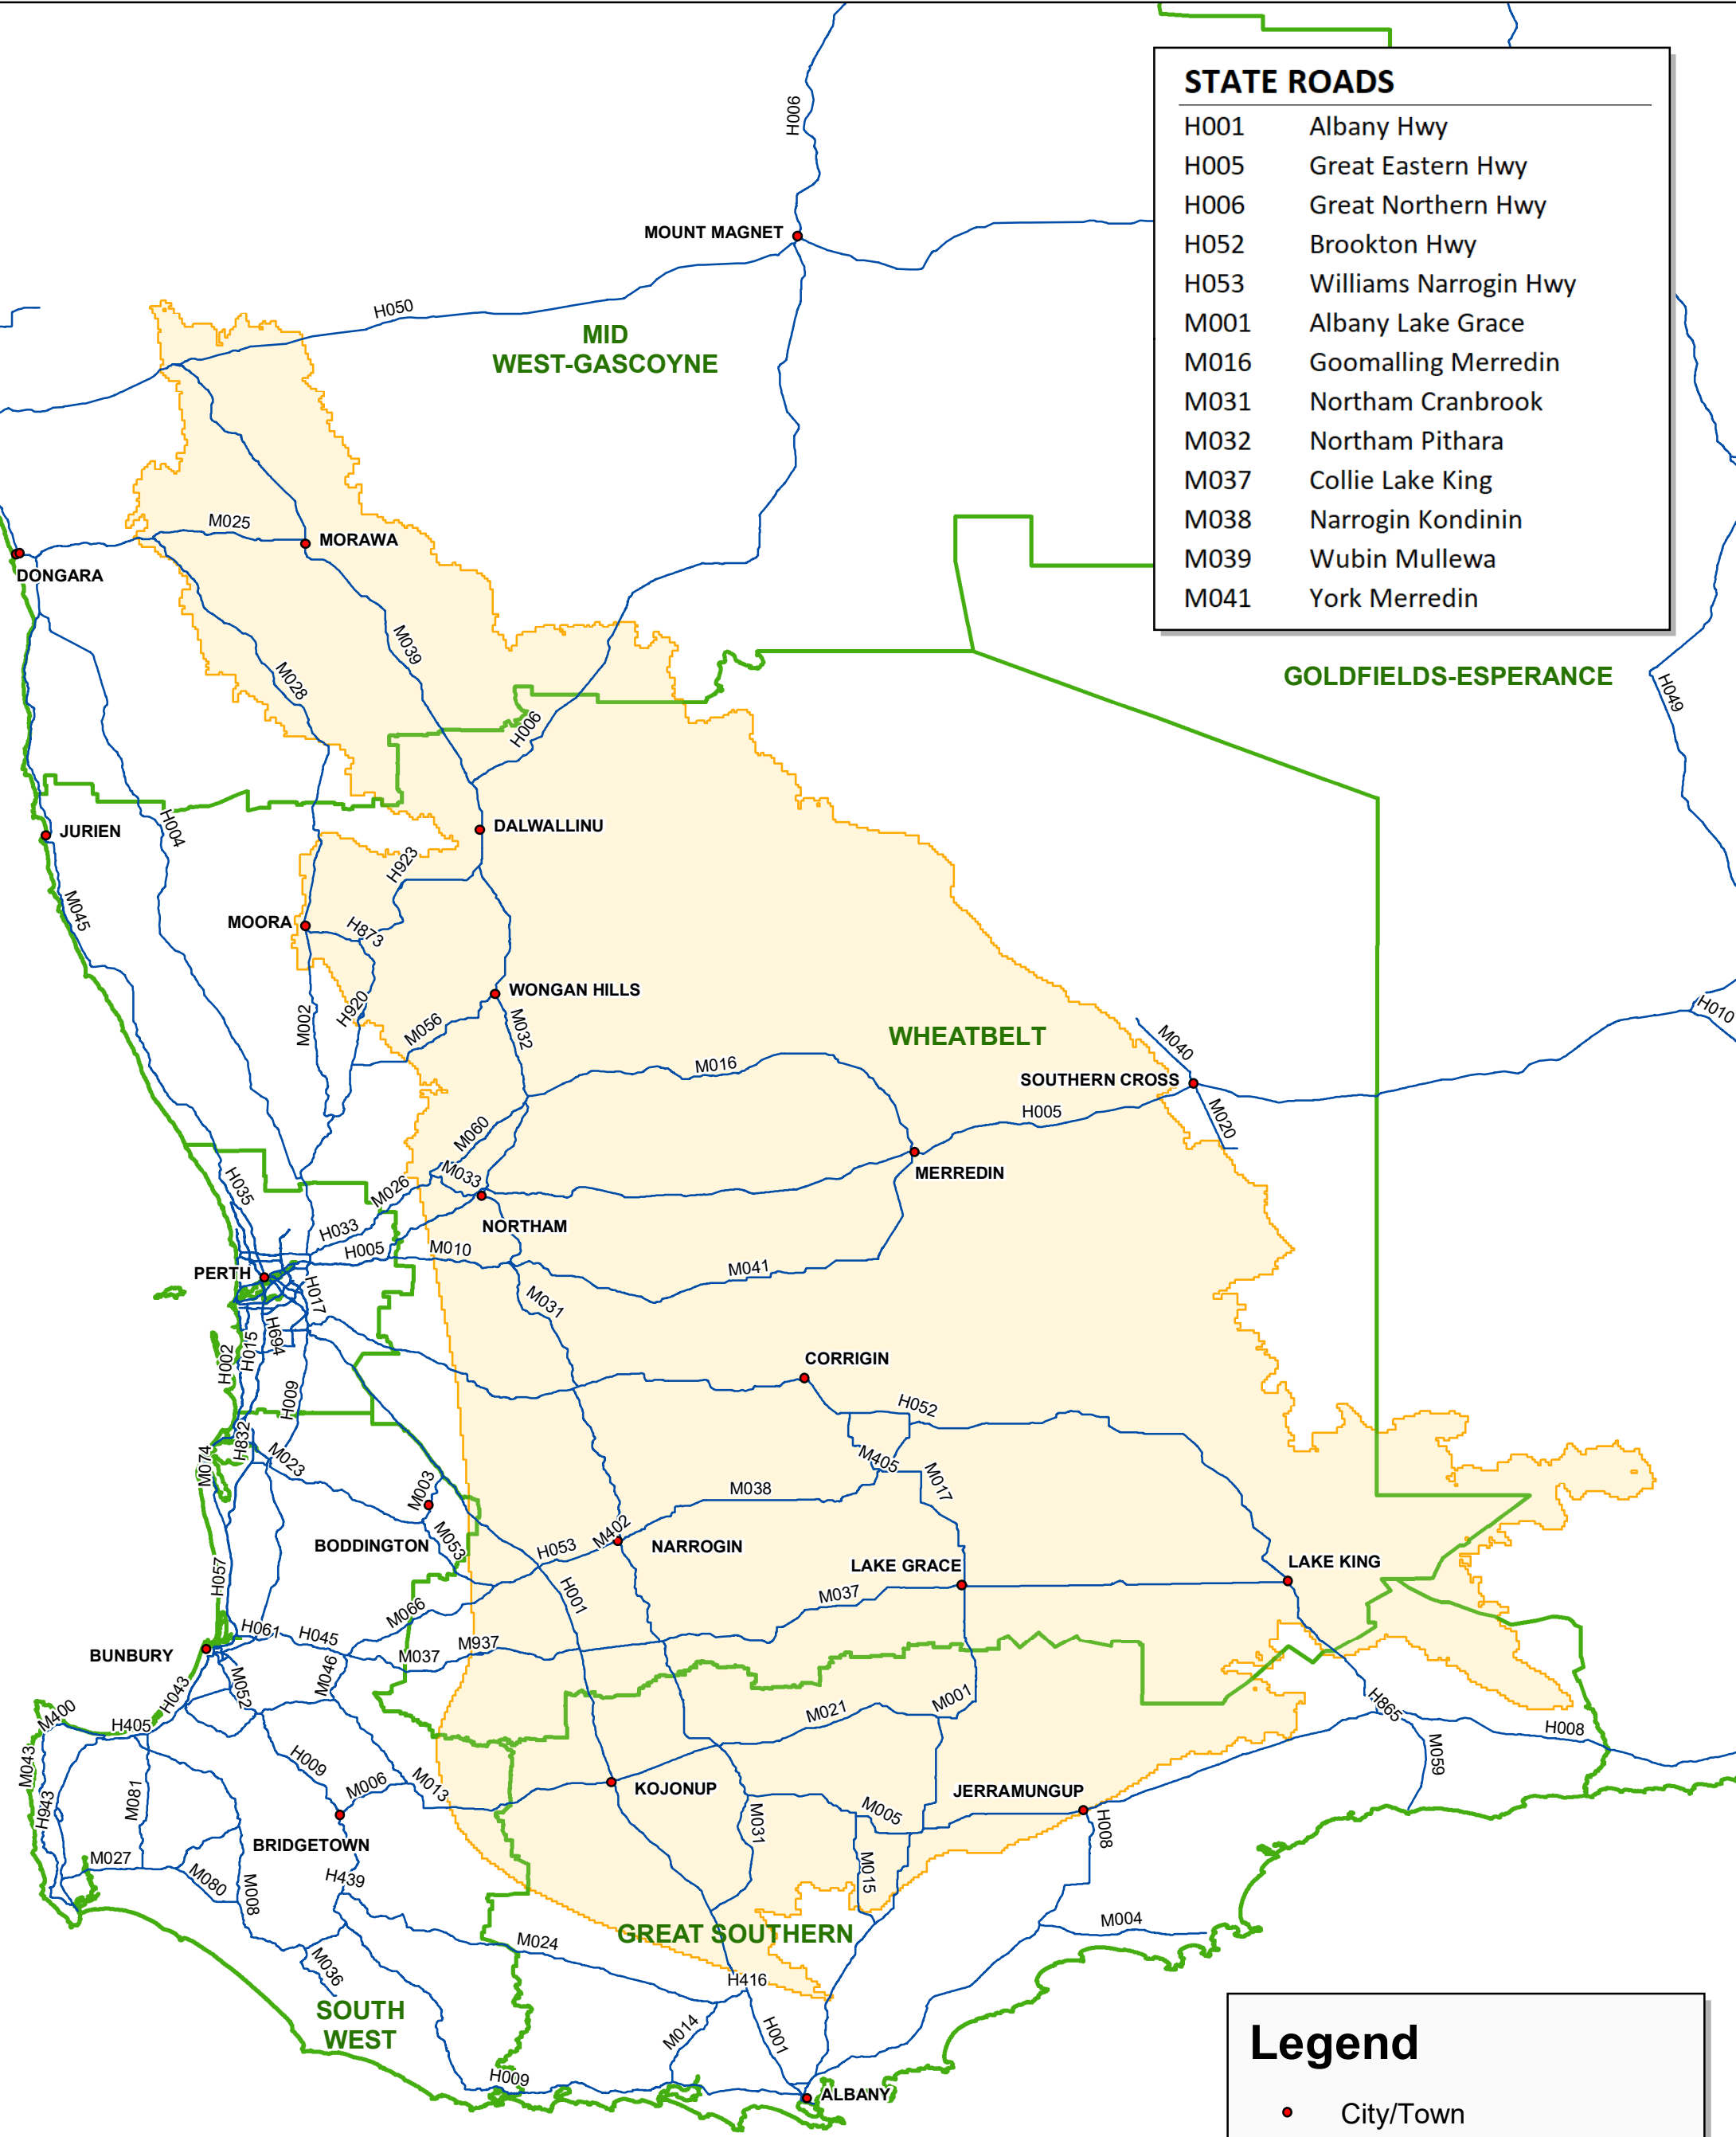

STATE ROADS	
H001	Albany Hwy
H005	Great Eastern Hwy
H006	Great Northern Hwy
H052	Brookton Hwy
H053	Williams Narrogin Hwy
M001	Albany Lake Grace
M016	Goomalling Merredin
M031	Northam Cranbrook
M032	Northam Pithara
M037	Collie Lake King
M038	Narrogin Kondinin
M039	Wubin Mullewa
M041	York Merredin

Legend

- City/Town
- State Roads
- Wheatbelt Woodlands TEC
- MRWA Regional Boundary