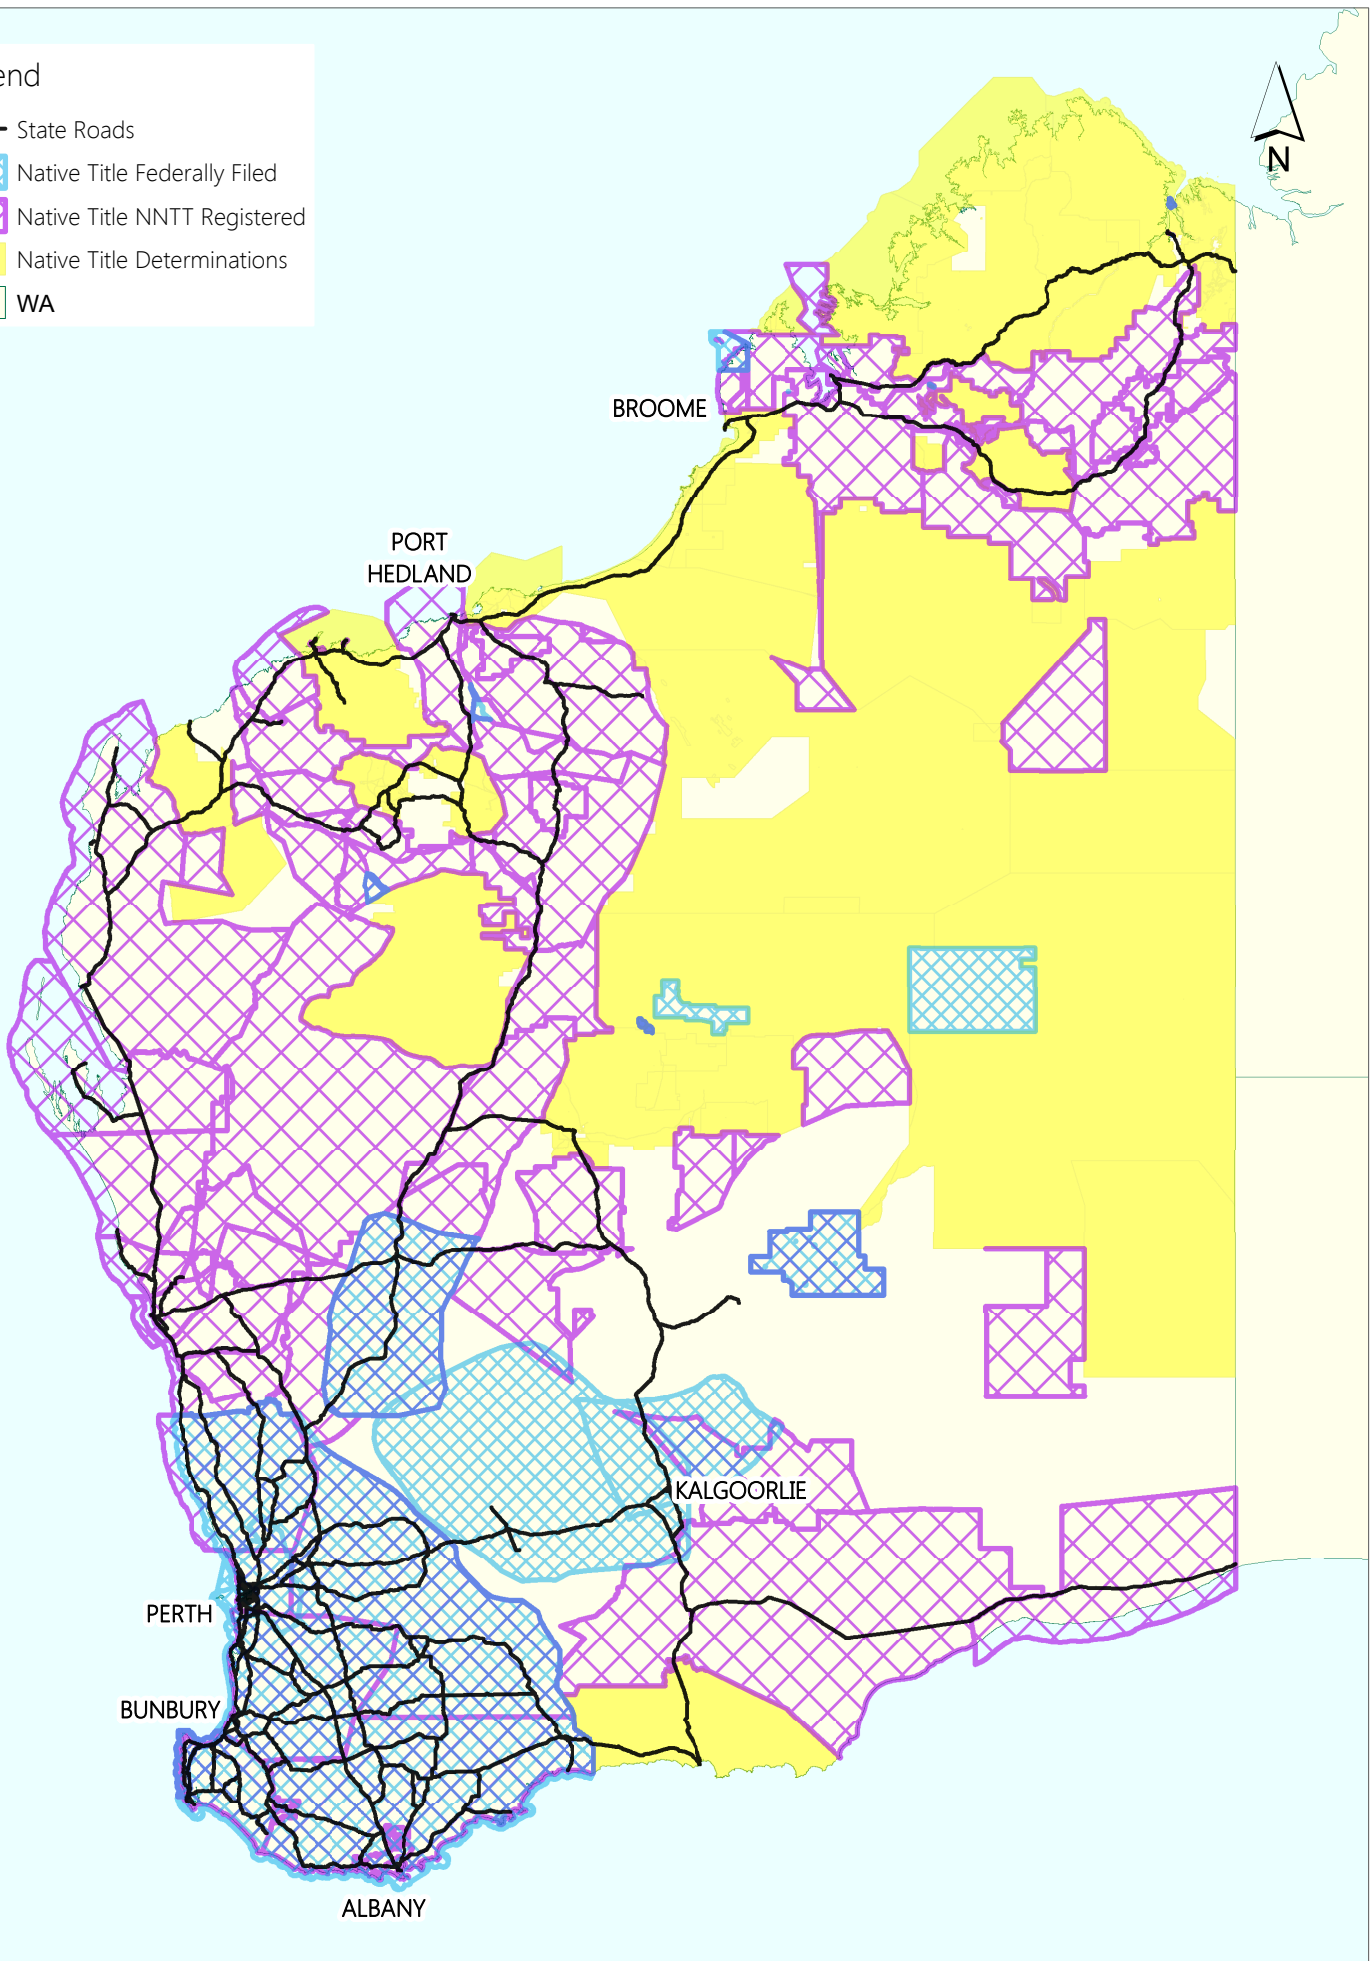

# Legend

- State Roads
- Native Title Federally Filed
- Native Title NNTT Registered
- Native Title Determinations
- WA

Cartographer  
Paper Size  
Scale  
Date Prepared  
Date Source  
- Bush Forever  
- Basemap

e81381  
A4 Portrait  
1:577,791  
June 2015  
Departing of Planning  
ESRI

## Main Roads WA road network and Native Title Claims and Determinations (GRI G4-25)