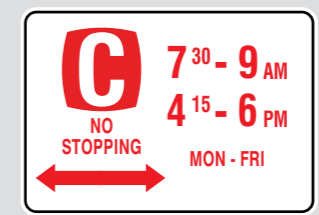

## LEGEND

-  Clearway Zone
-  Bus Lane

(No Stopping zones as signed)

Check the signs before you stop

**No Stopping zones**  
24 hours a day,  
seven days a week

**Clearways**  
Between 7.30am and 9.00am  
and 4.15pm to 6.00pm,  
Monday to Friday