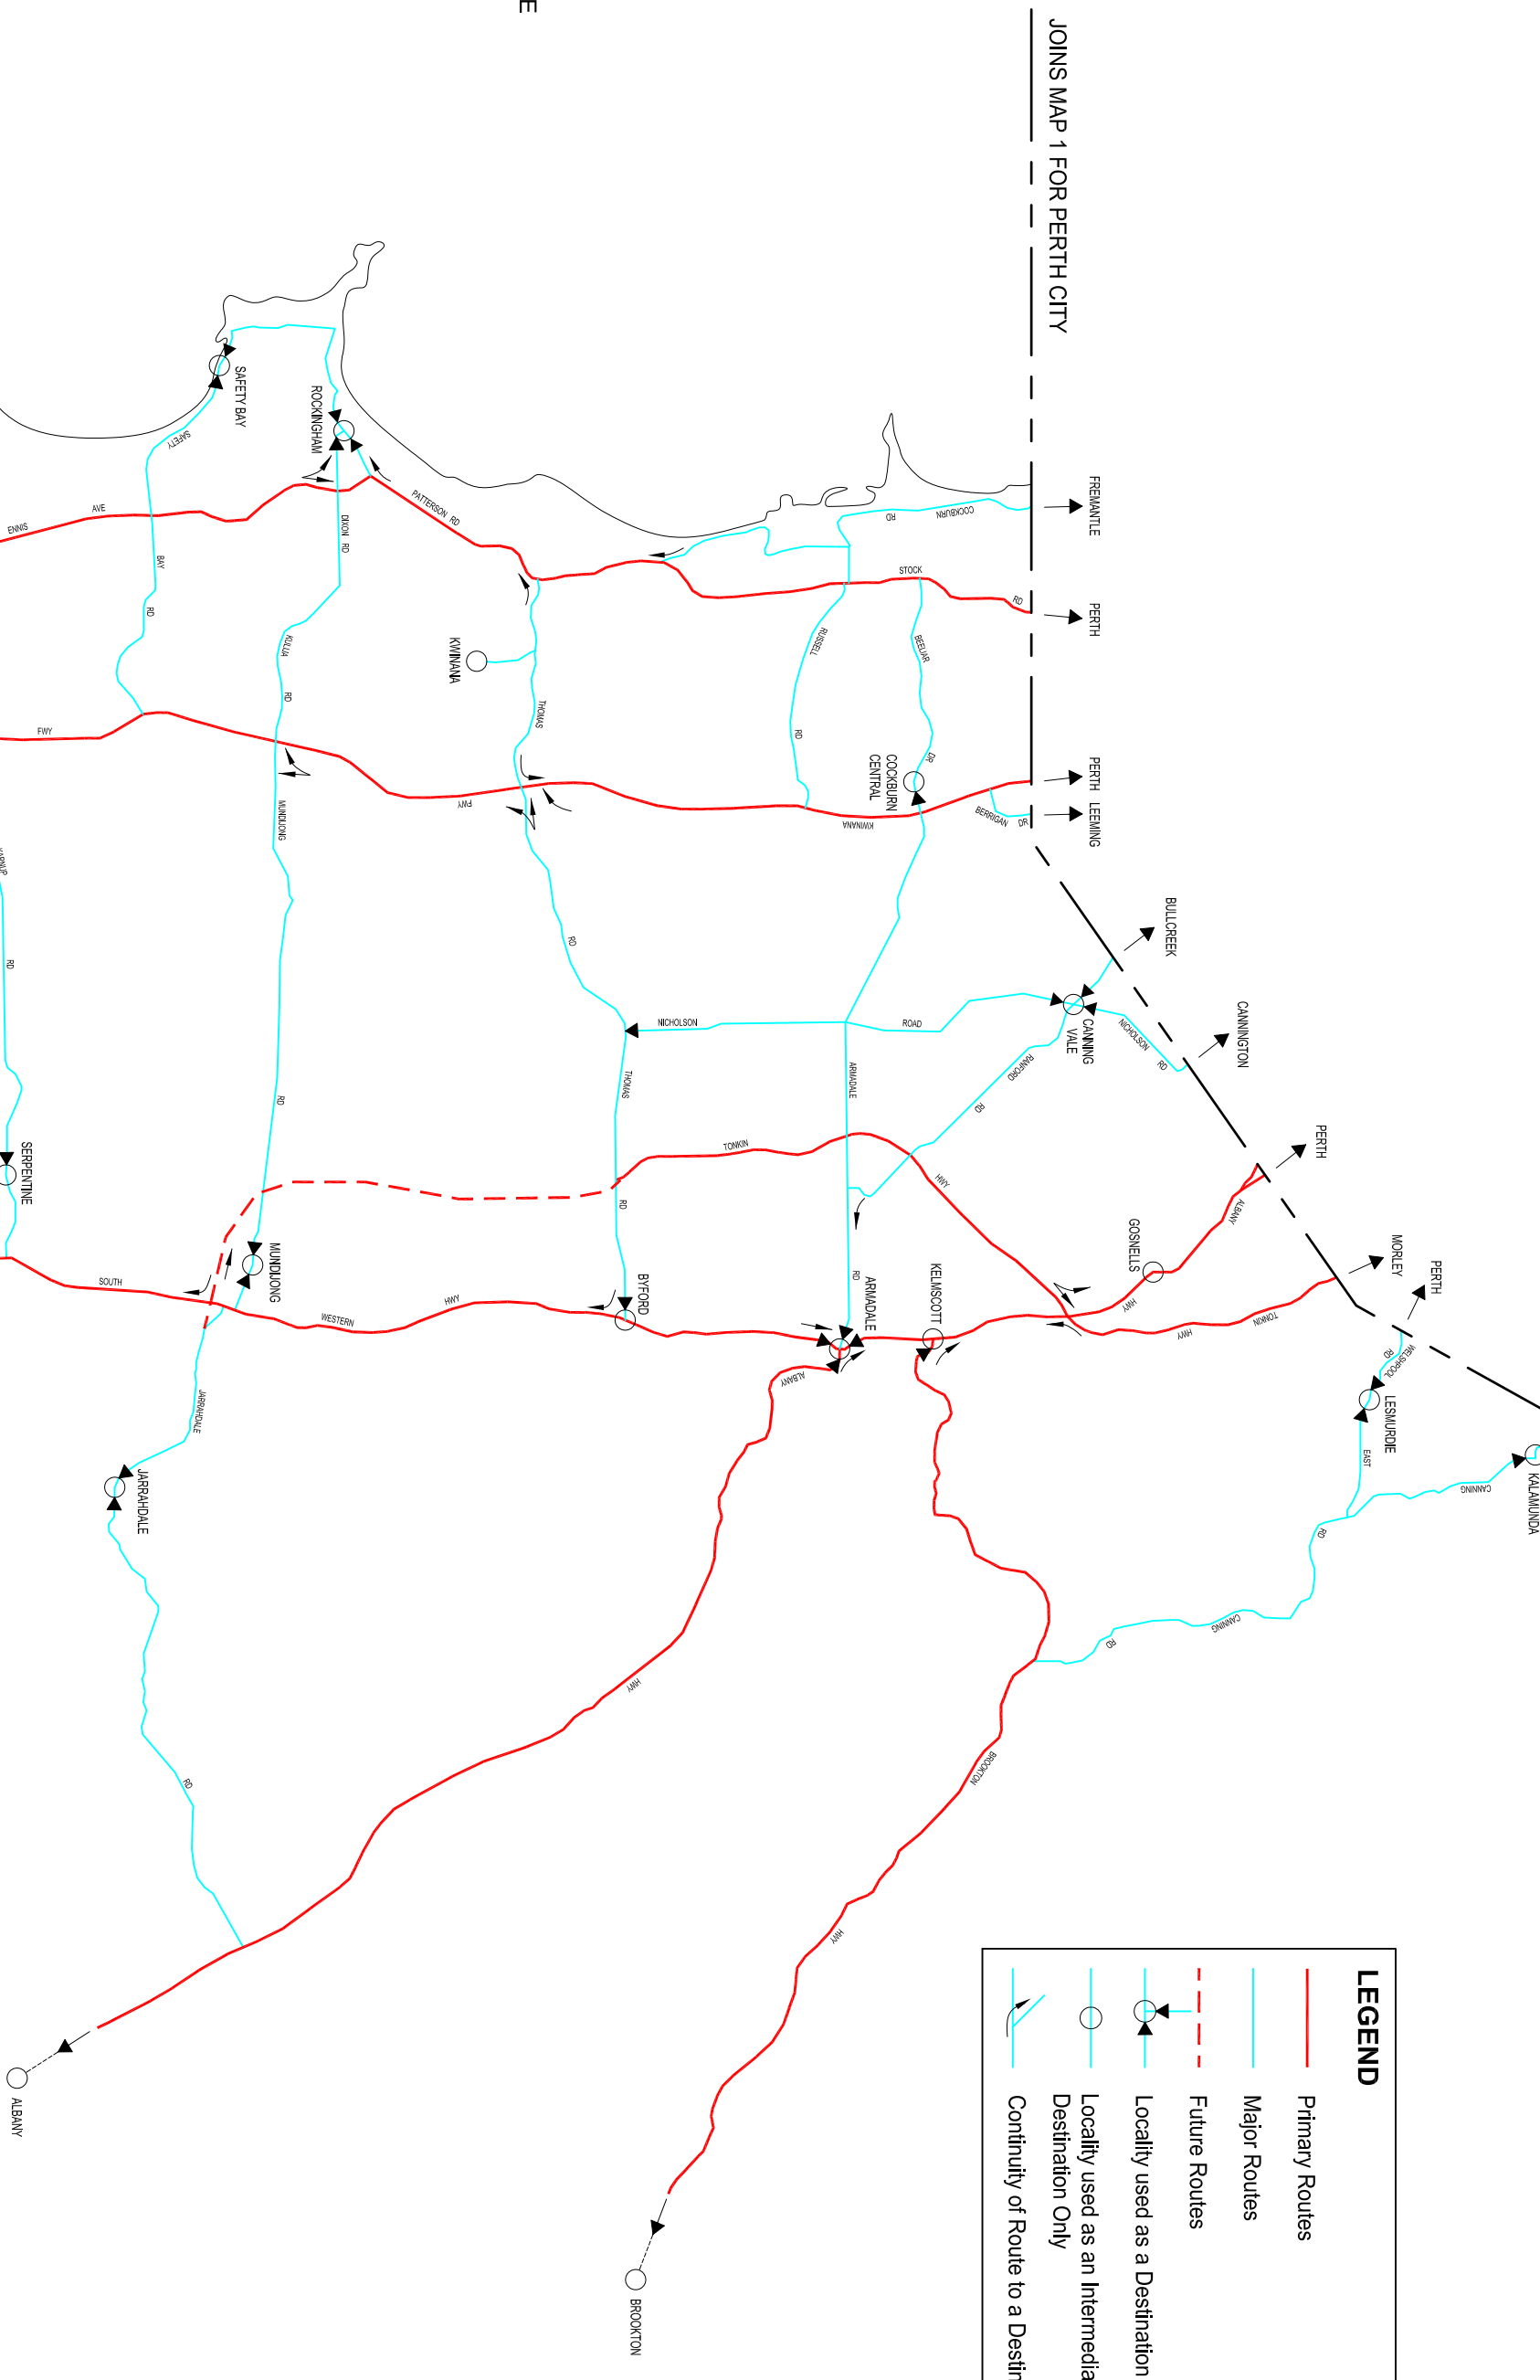

LEGEND

- Primary Routes
- Major Routes
- - - Future Routes
-  Locality used as a Destination
-  Locality used as an Intermediate Destination Only
-  Continuity of Route to a Destination

NOT TO SCALE

JOINS MAP 1 FOR PERTH CITY

PERTH METROPOLITAN DESTINATIONS
MAP 3 - SOUTHERN METROPOLITAN AREA