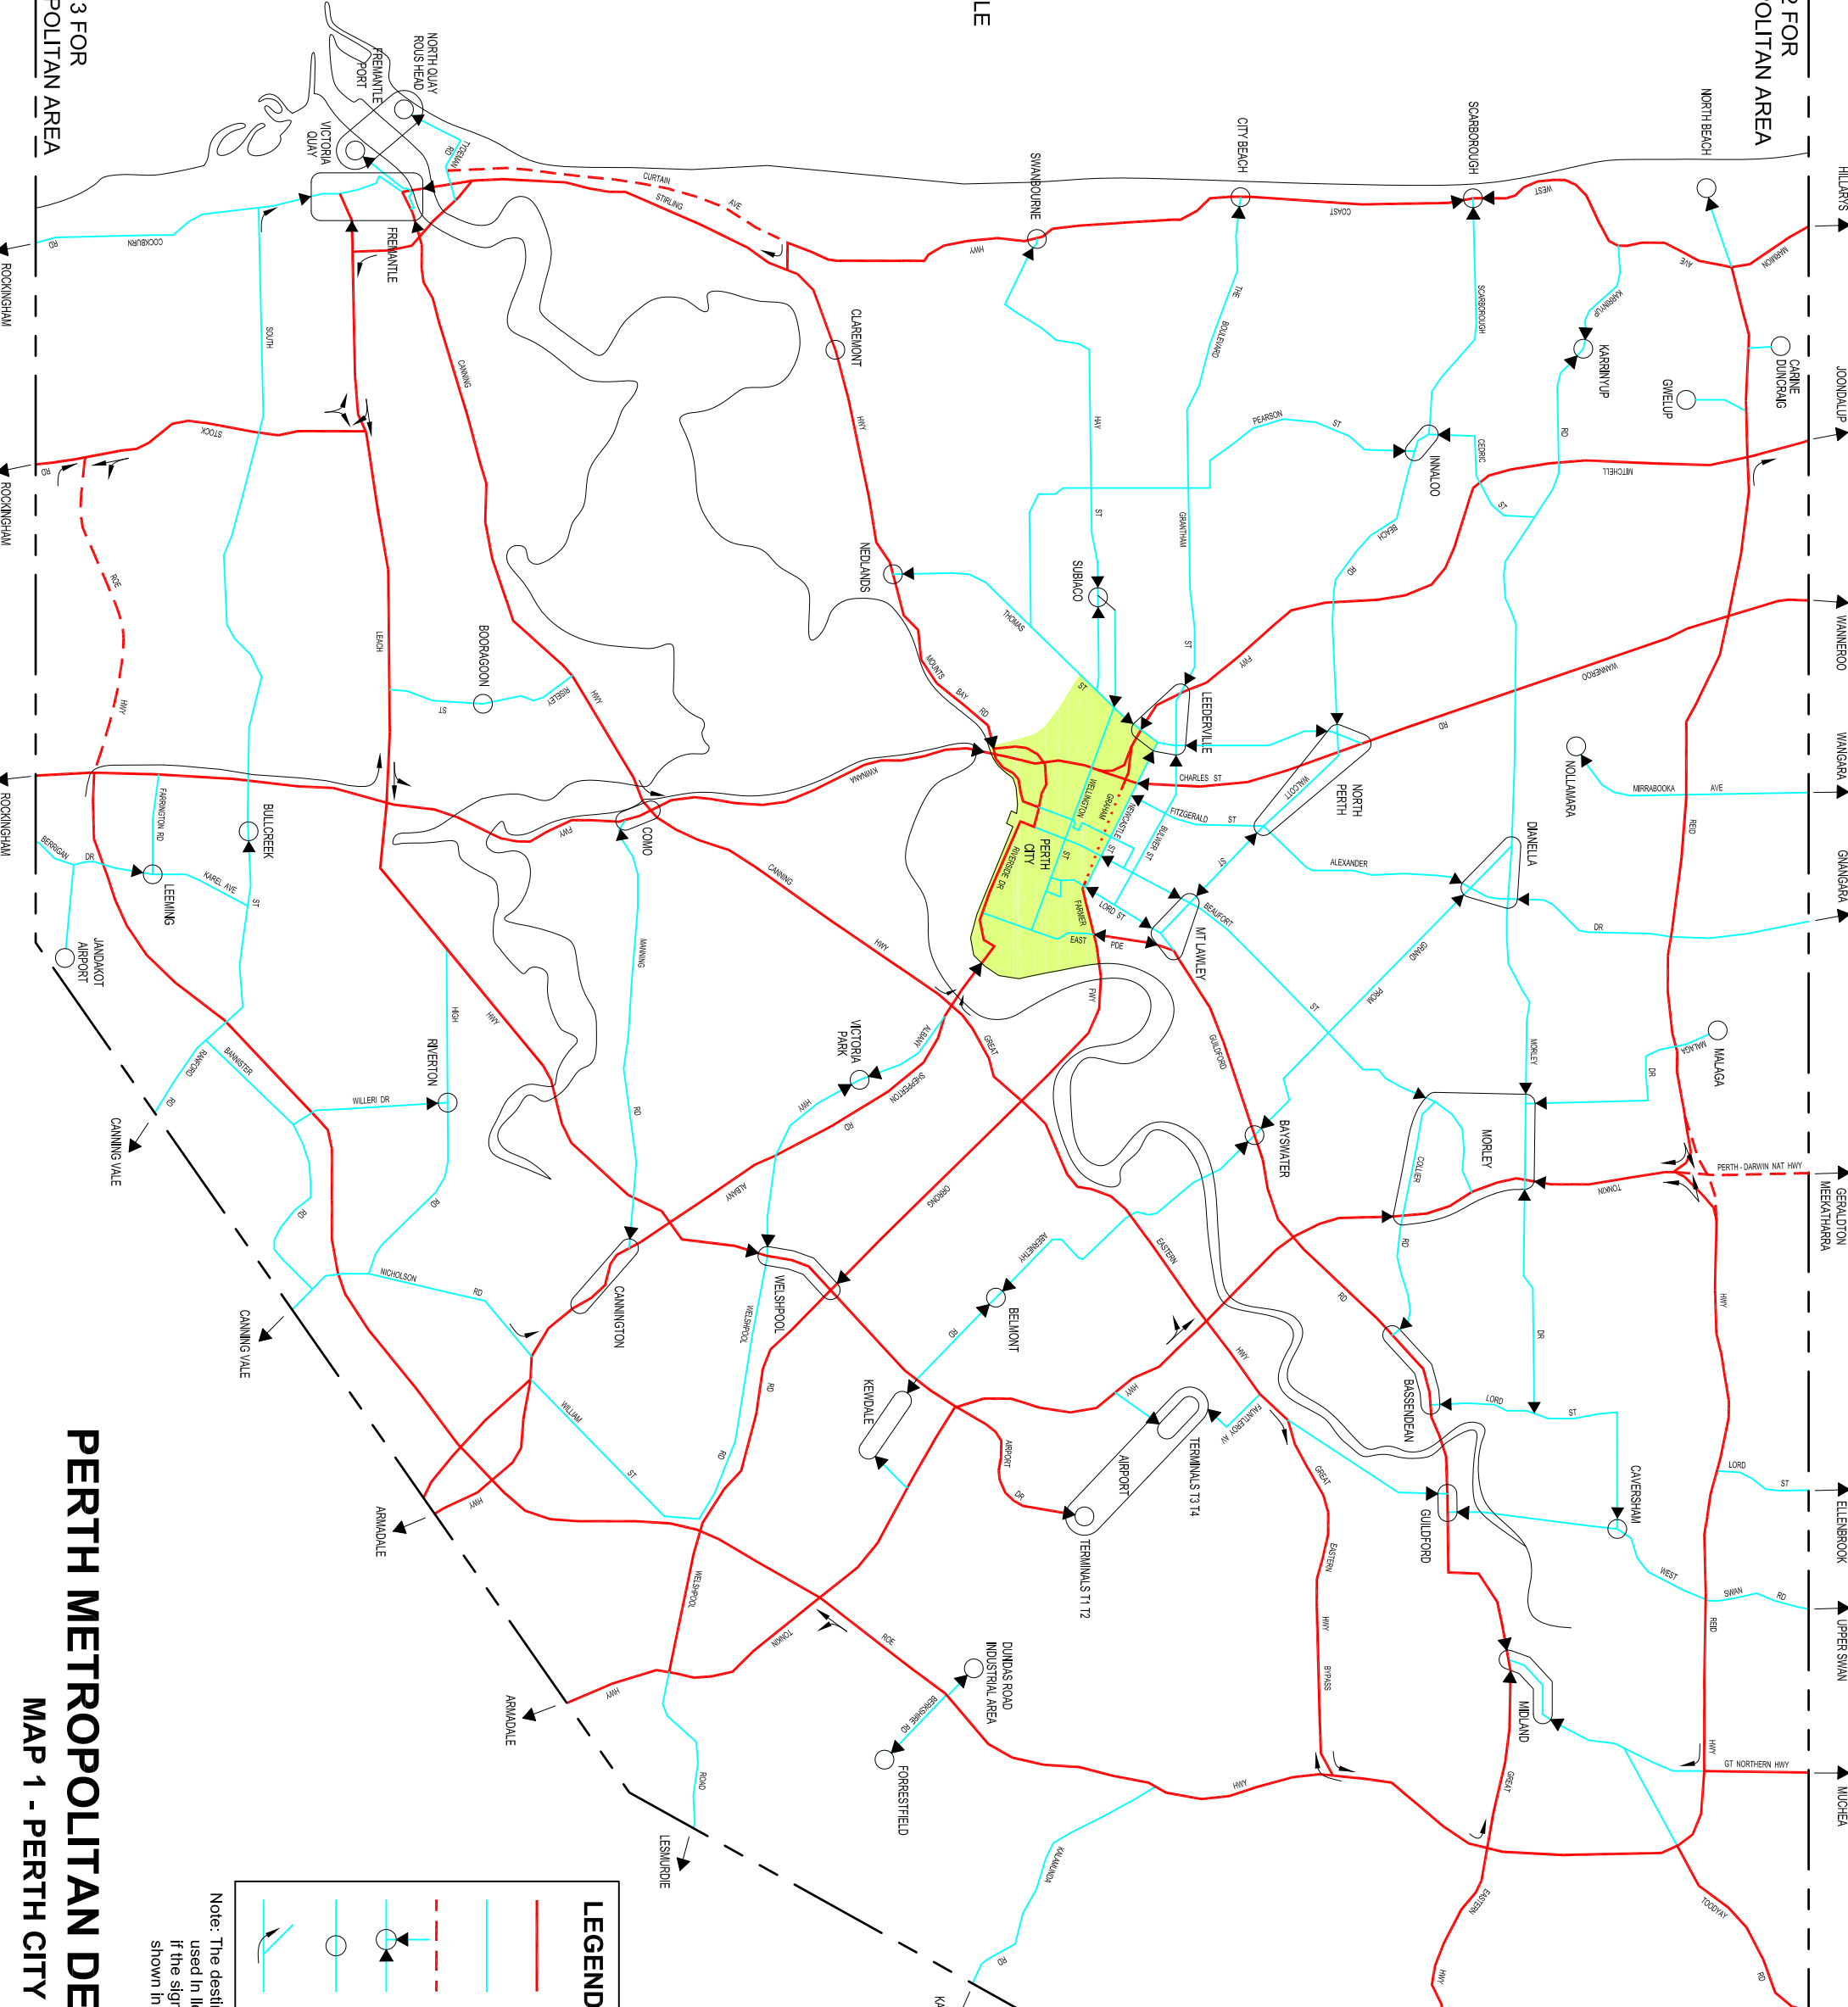

JOINS MAP 2 FOR  
NORTHERN METROPOLITAN AREA

NOT TO SCALE

JOINS MAP 3 FOR  
SOUTHERN METROPOLITAN AREA

**LEGEND**

- Primary Routes
- Major Routes
- - - Future Routes
- - - Locality used as a Destination
- Locality used as an Intermediate Destination Only
- Continuity of Route to a Destination

Note: The destinations "Fwy North" and "Fwy South" may be used in lieu of the destinations shown on Maps 2 & 3 if the sign is installed within the Central Perth Area as shown in green.

# PERTH METROPOLITAN DESTINATIONS

MAP 1 - PERTH CITY

JOINS MAP 2 FOR  
NORTHERN METROPOLITAN AREA

JOINS MAP 3 FOR  
SOUTHERN METROPOLITAN AREA