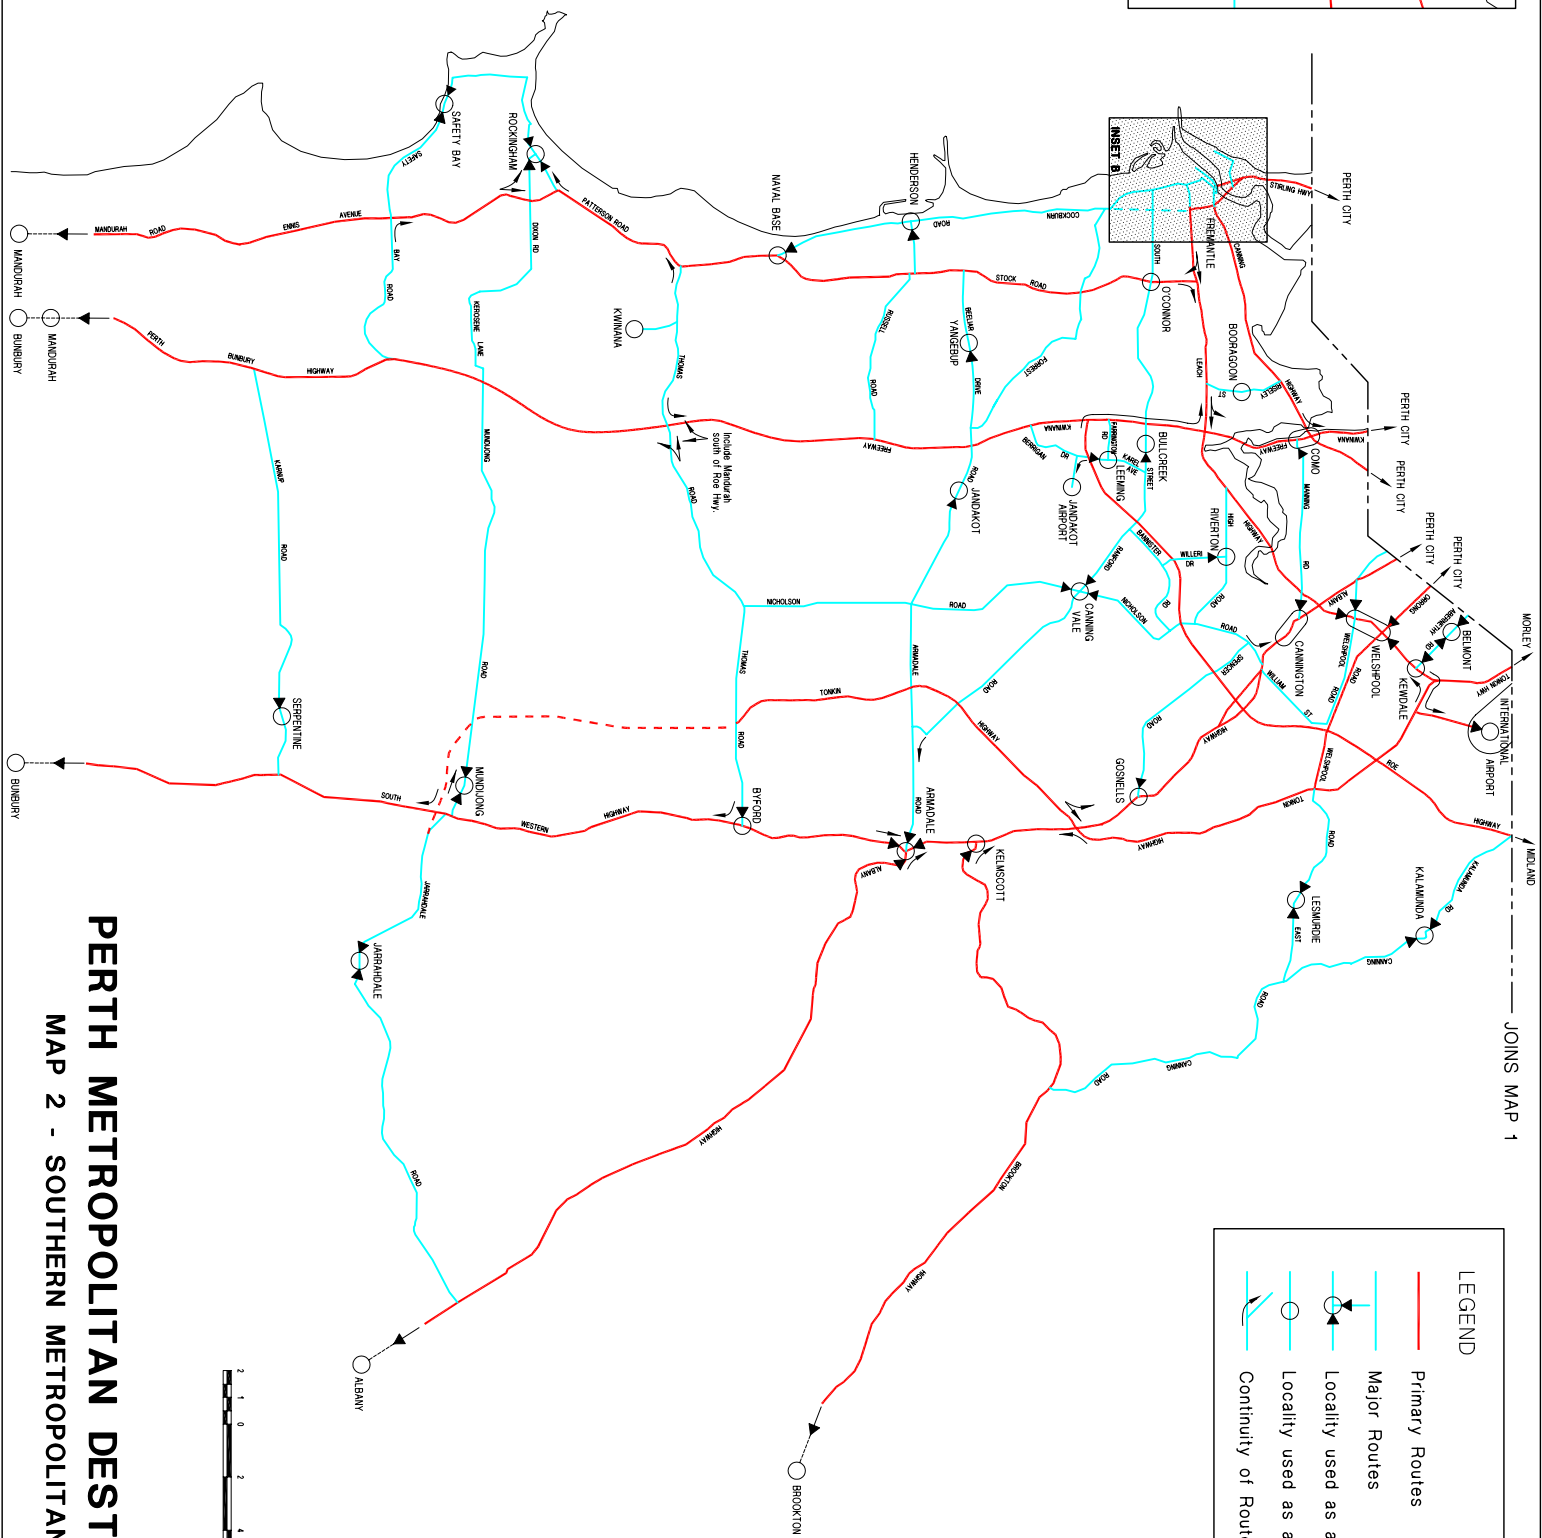

INSET B - FREMANTLE

**LEGEND**

- Primary Routes
- Major Routes
- Locality used as a Destination
- Locality used as an Intermediate Destination Only
- Continuity of Route to a Destination

# PERTH METROPOLITAN DESTINATIONS

## MAP 2 - SOUTHERN METROPOLITAN AREA