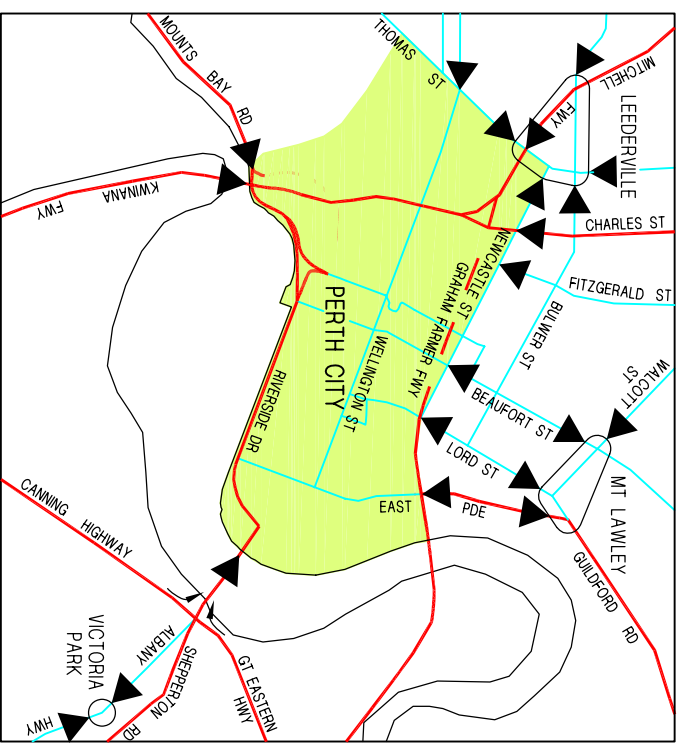

PERTH METROPOLITAN DESTINATIONS

MAP 1 - NORTHERN METROPOLITAN AREA

LEGEND

- Primary Routes
- Major Routes
- Locality used as a Destination
- - - Continuity of Route to a Destination

Note: The destinations "Fwy North" and "Fwy South" may be used in lieu of the destinations shown on Maps 1 & 2 if the sign is installed within the Central Perth Area as shown above.