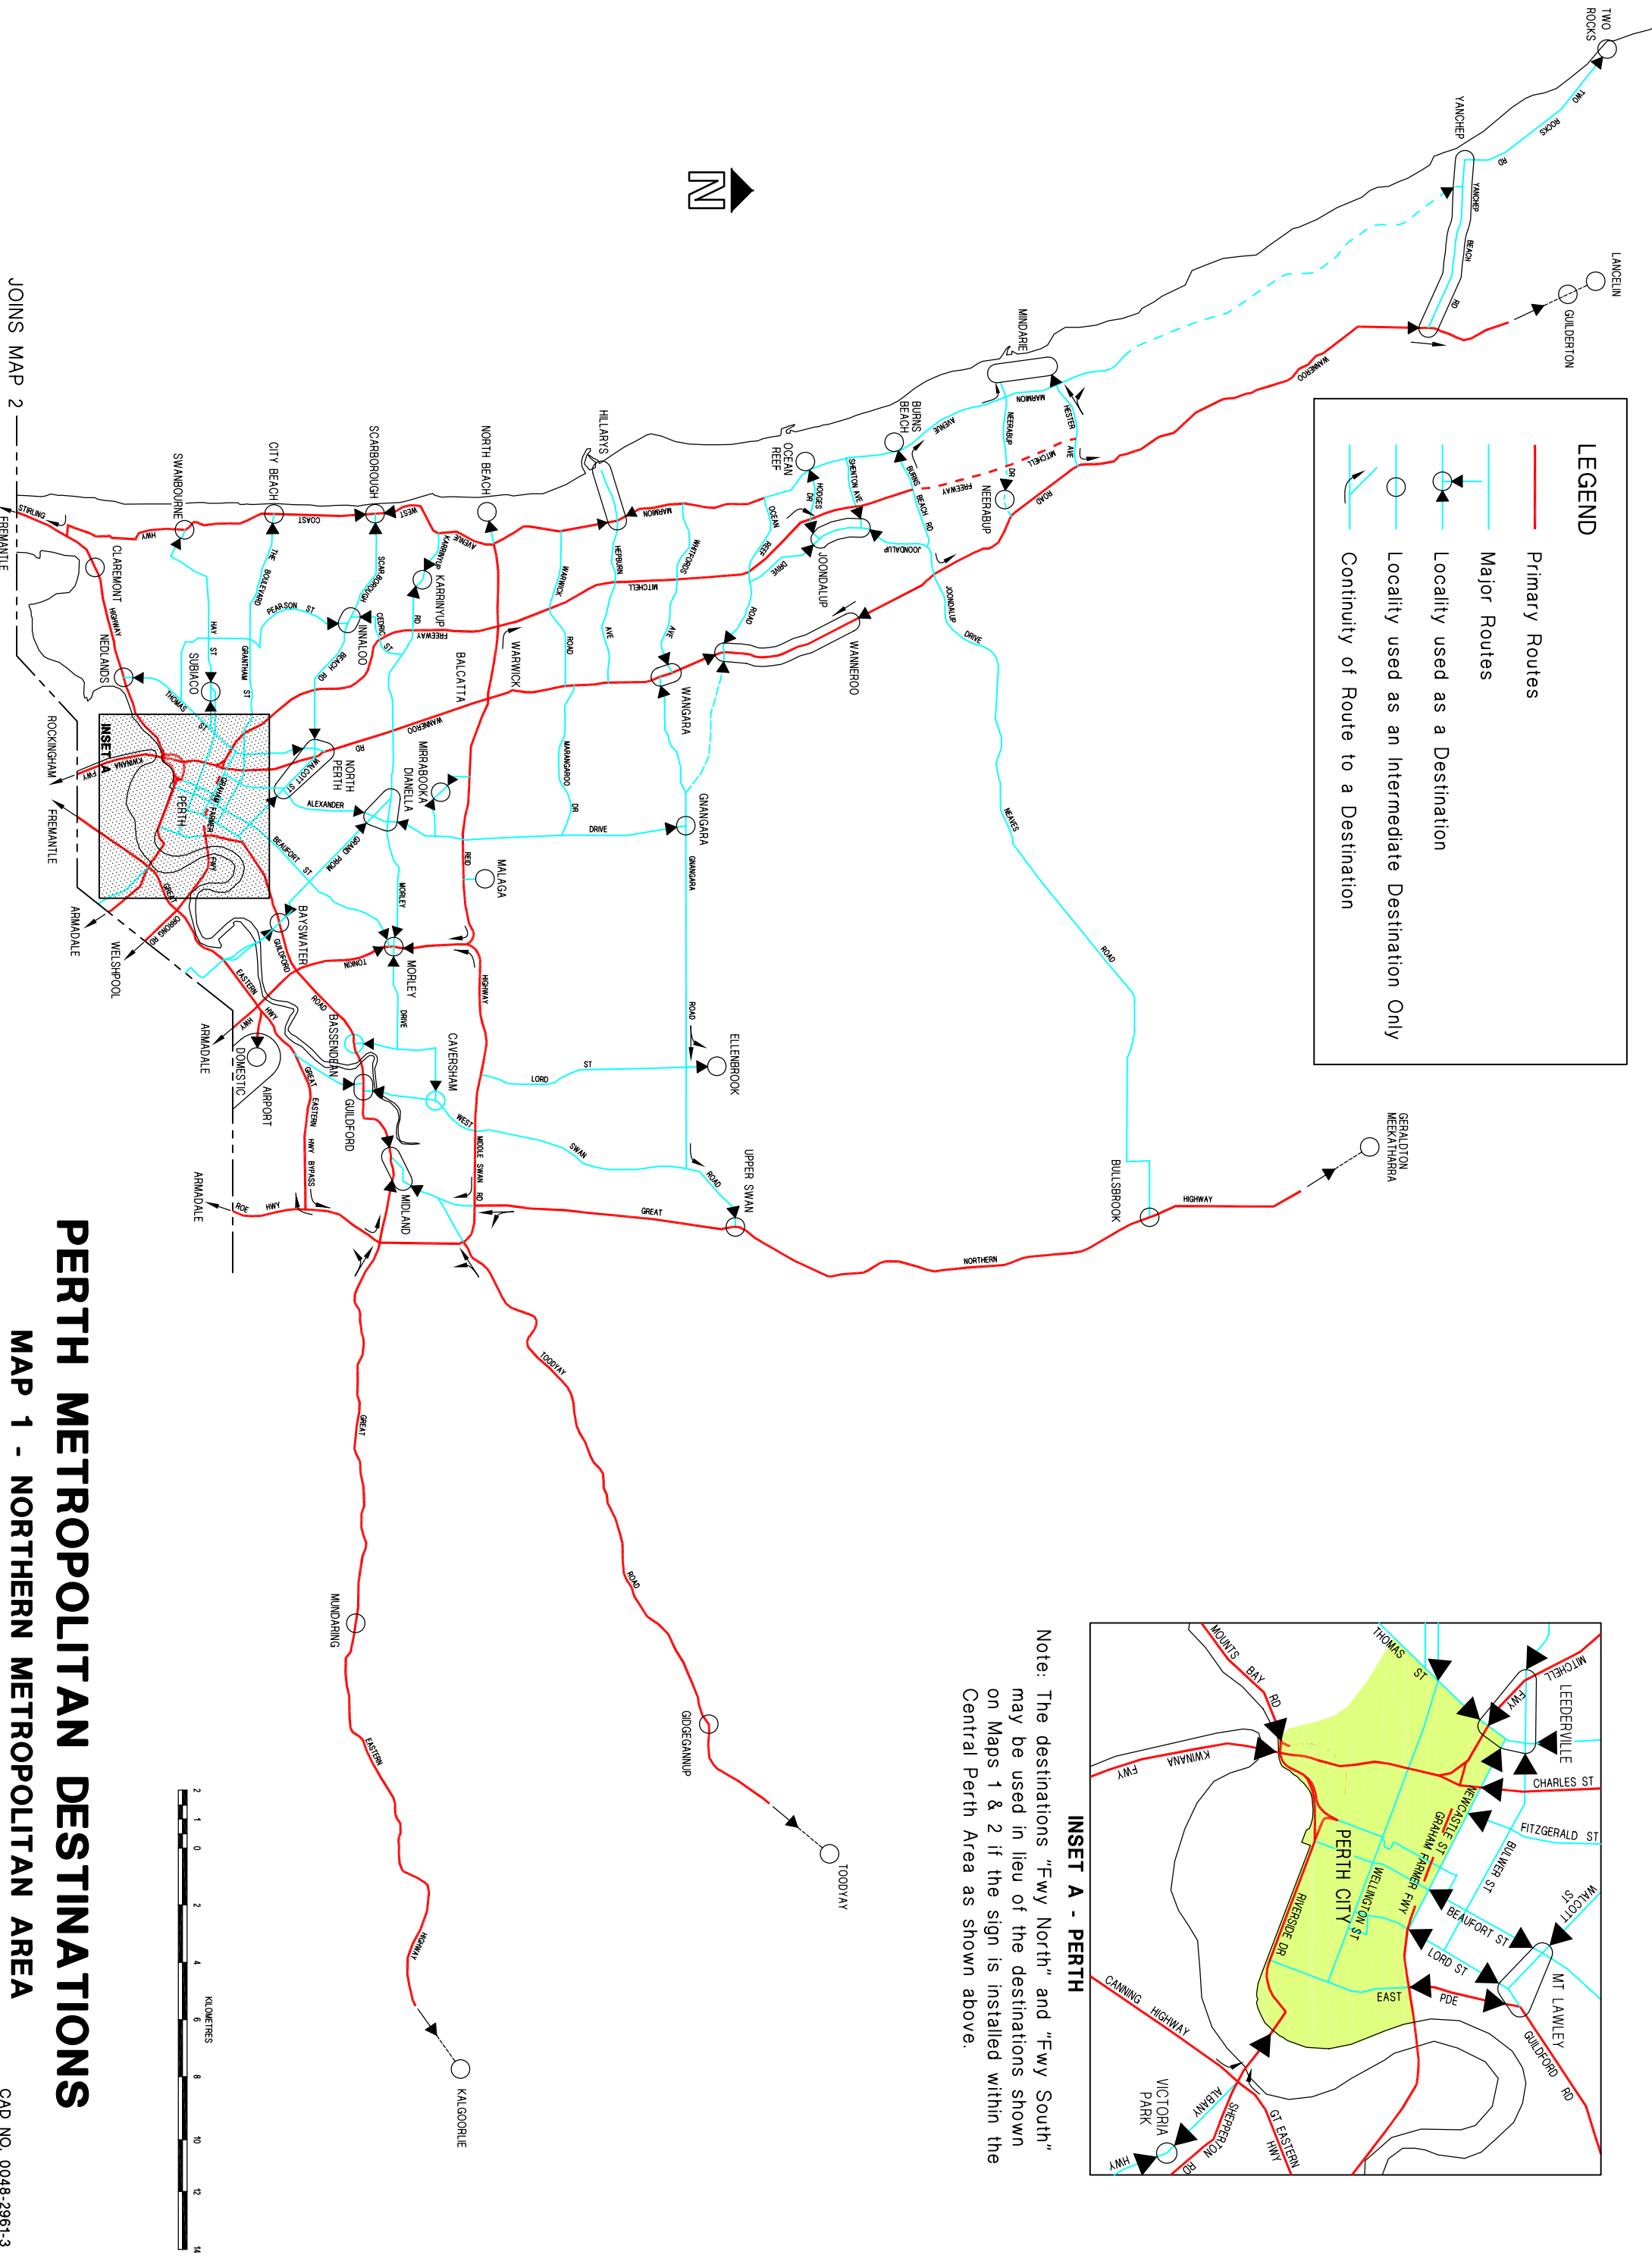

PERTH METROPOLITAN DESTINATIONS

MAP 1 - NORTHERN METROPOLITAN AREA

LEGEND

- Primary Routes
- Major Routes
- Locality used as a Destination
- - - Continuity of Route to a Destination

Note: The destinations "Fwy North" and "Fwy South" may be used in lieu of the destinations shown on Maps 1 & 2 if the sign is installed within the Central Perth Area as shown above.