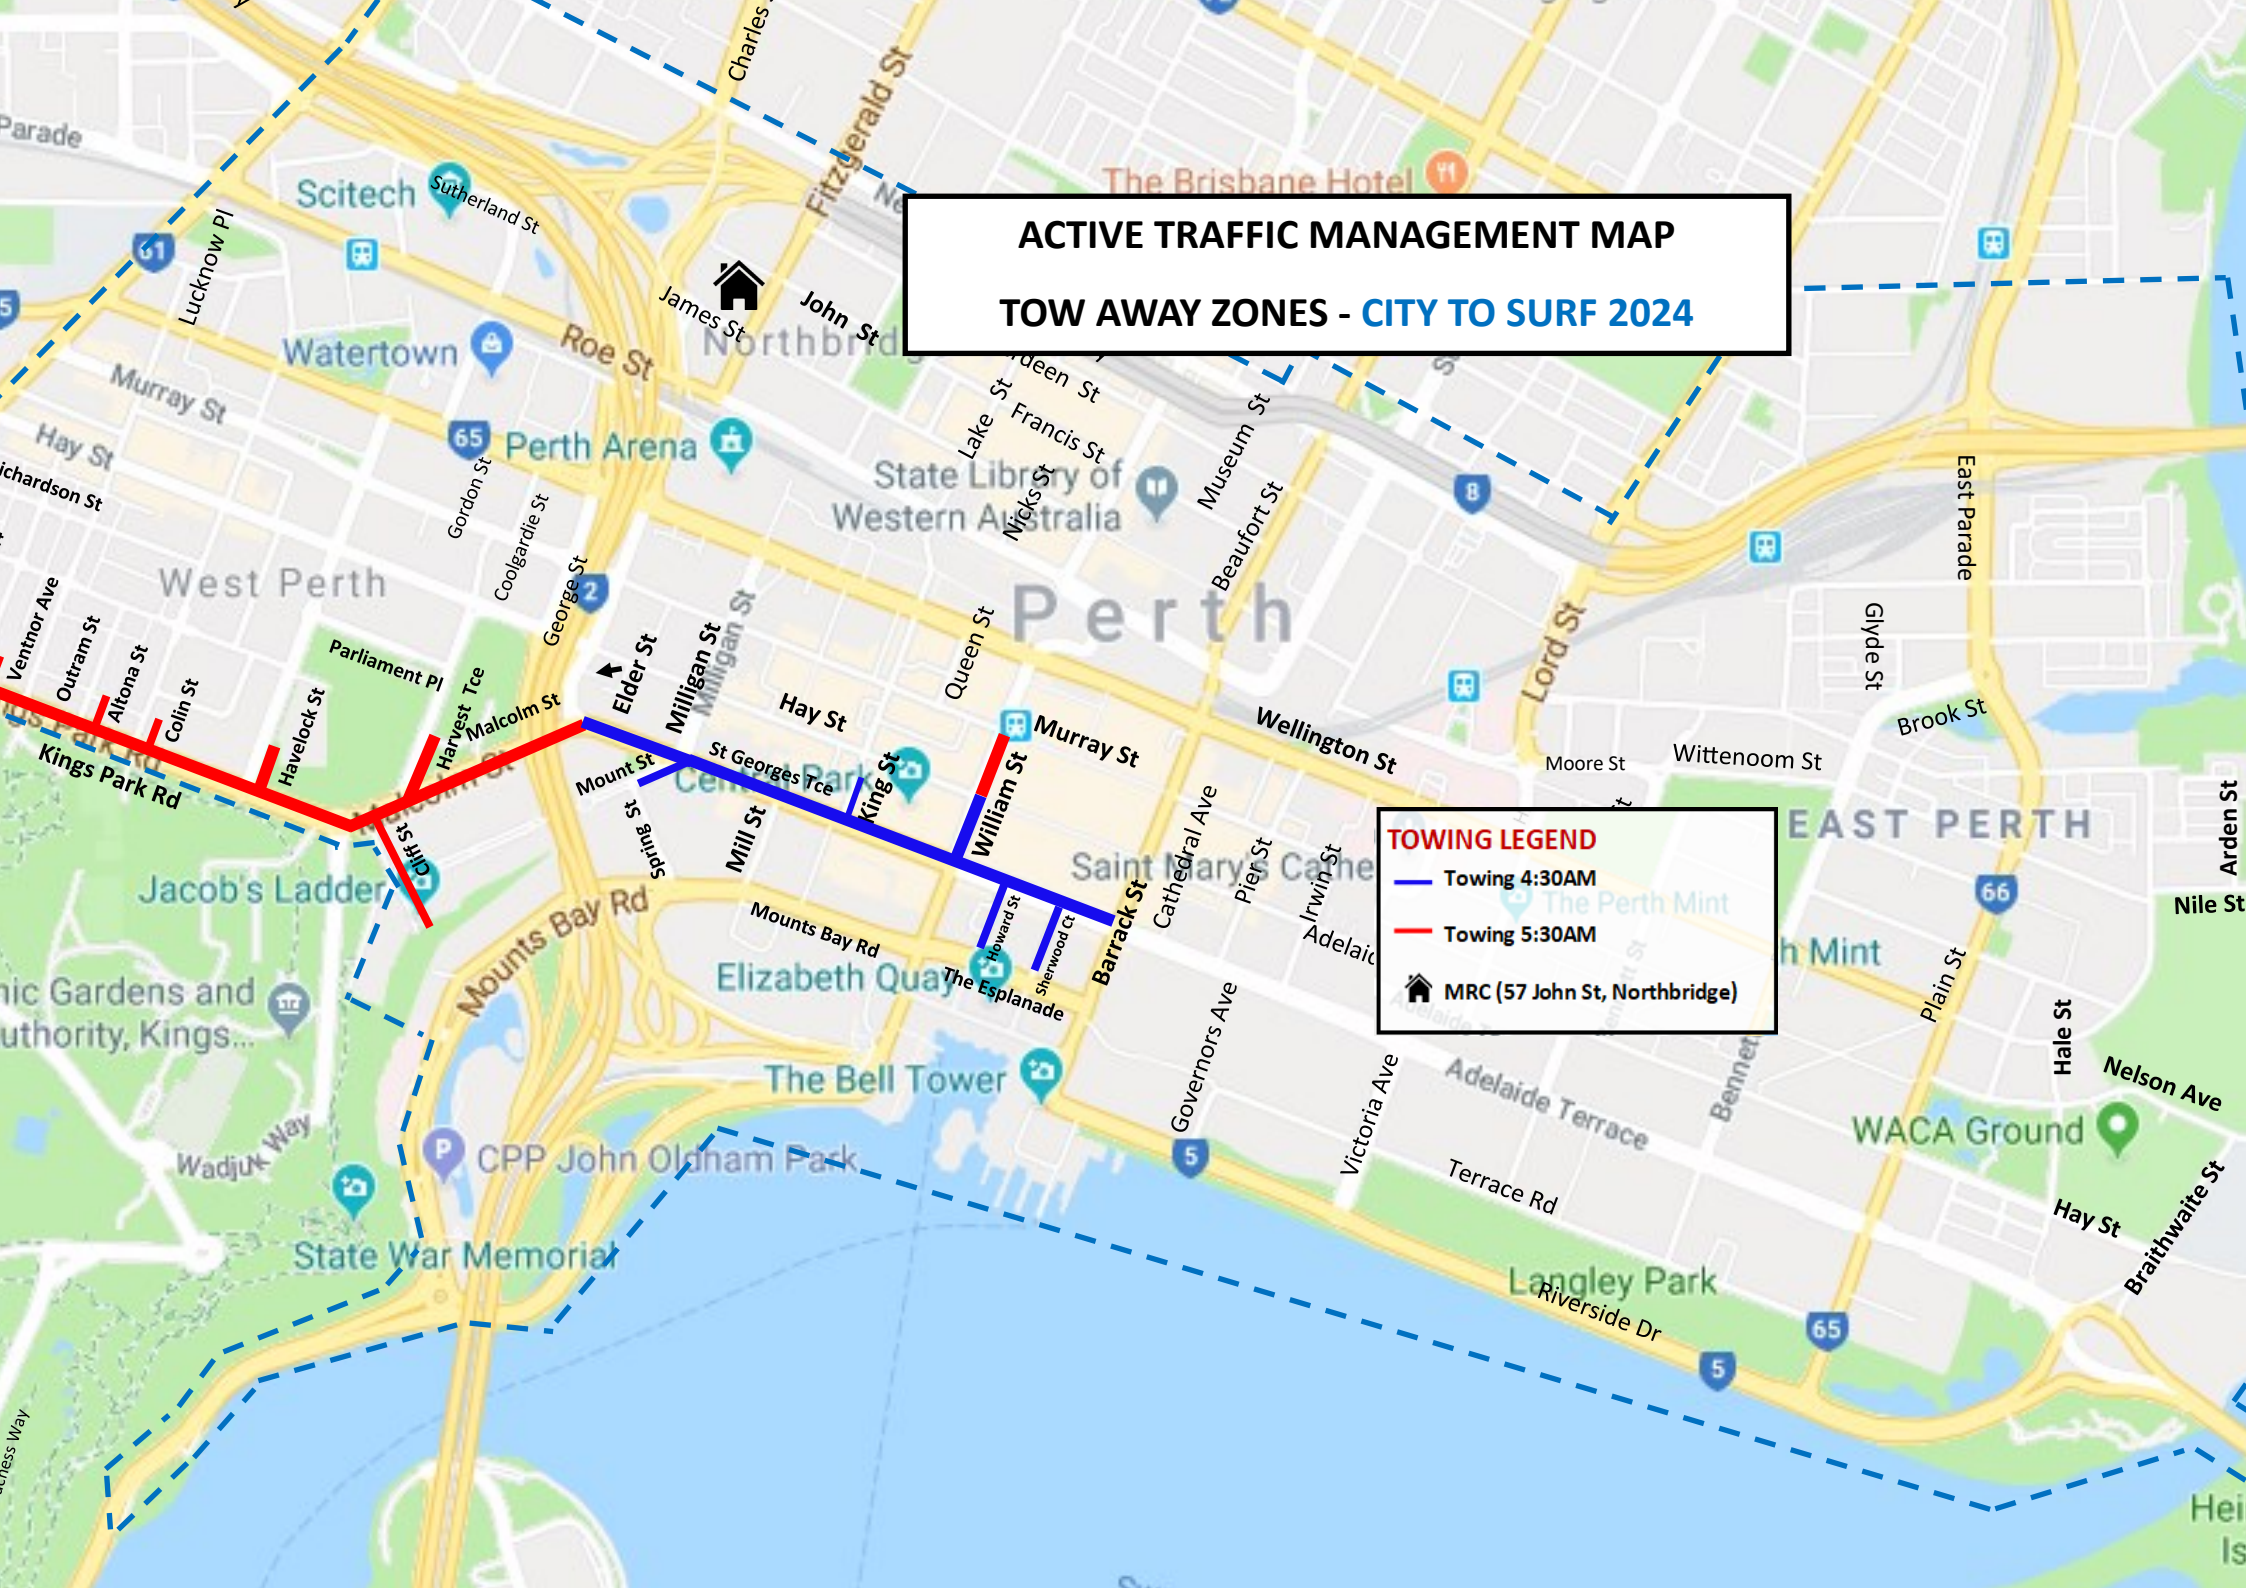

ACTIVE TRAFFIC MANAGEMENT MAP

TOW AWAY ZONES - CITY TO SURF 2024

TOWING LEGEND

- Towing 4:30AM
- Towing 5:30AM
- MRC (57 John St, Northbridge)