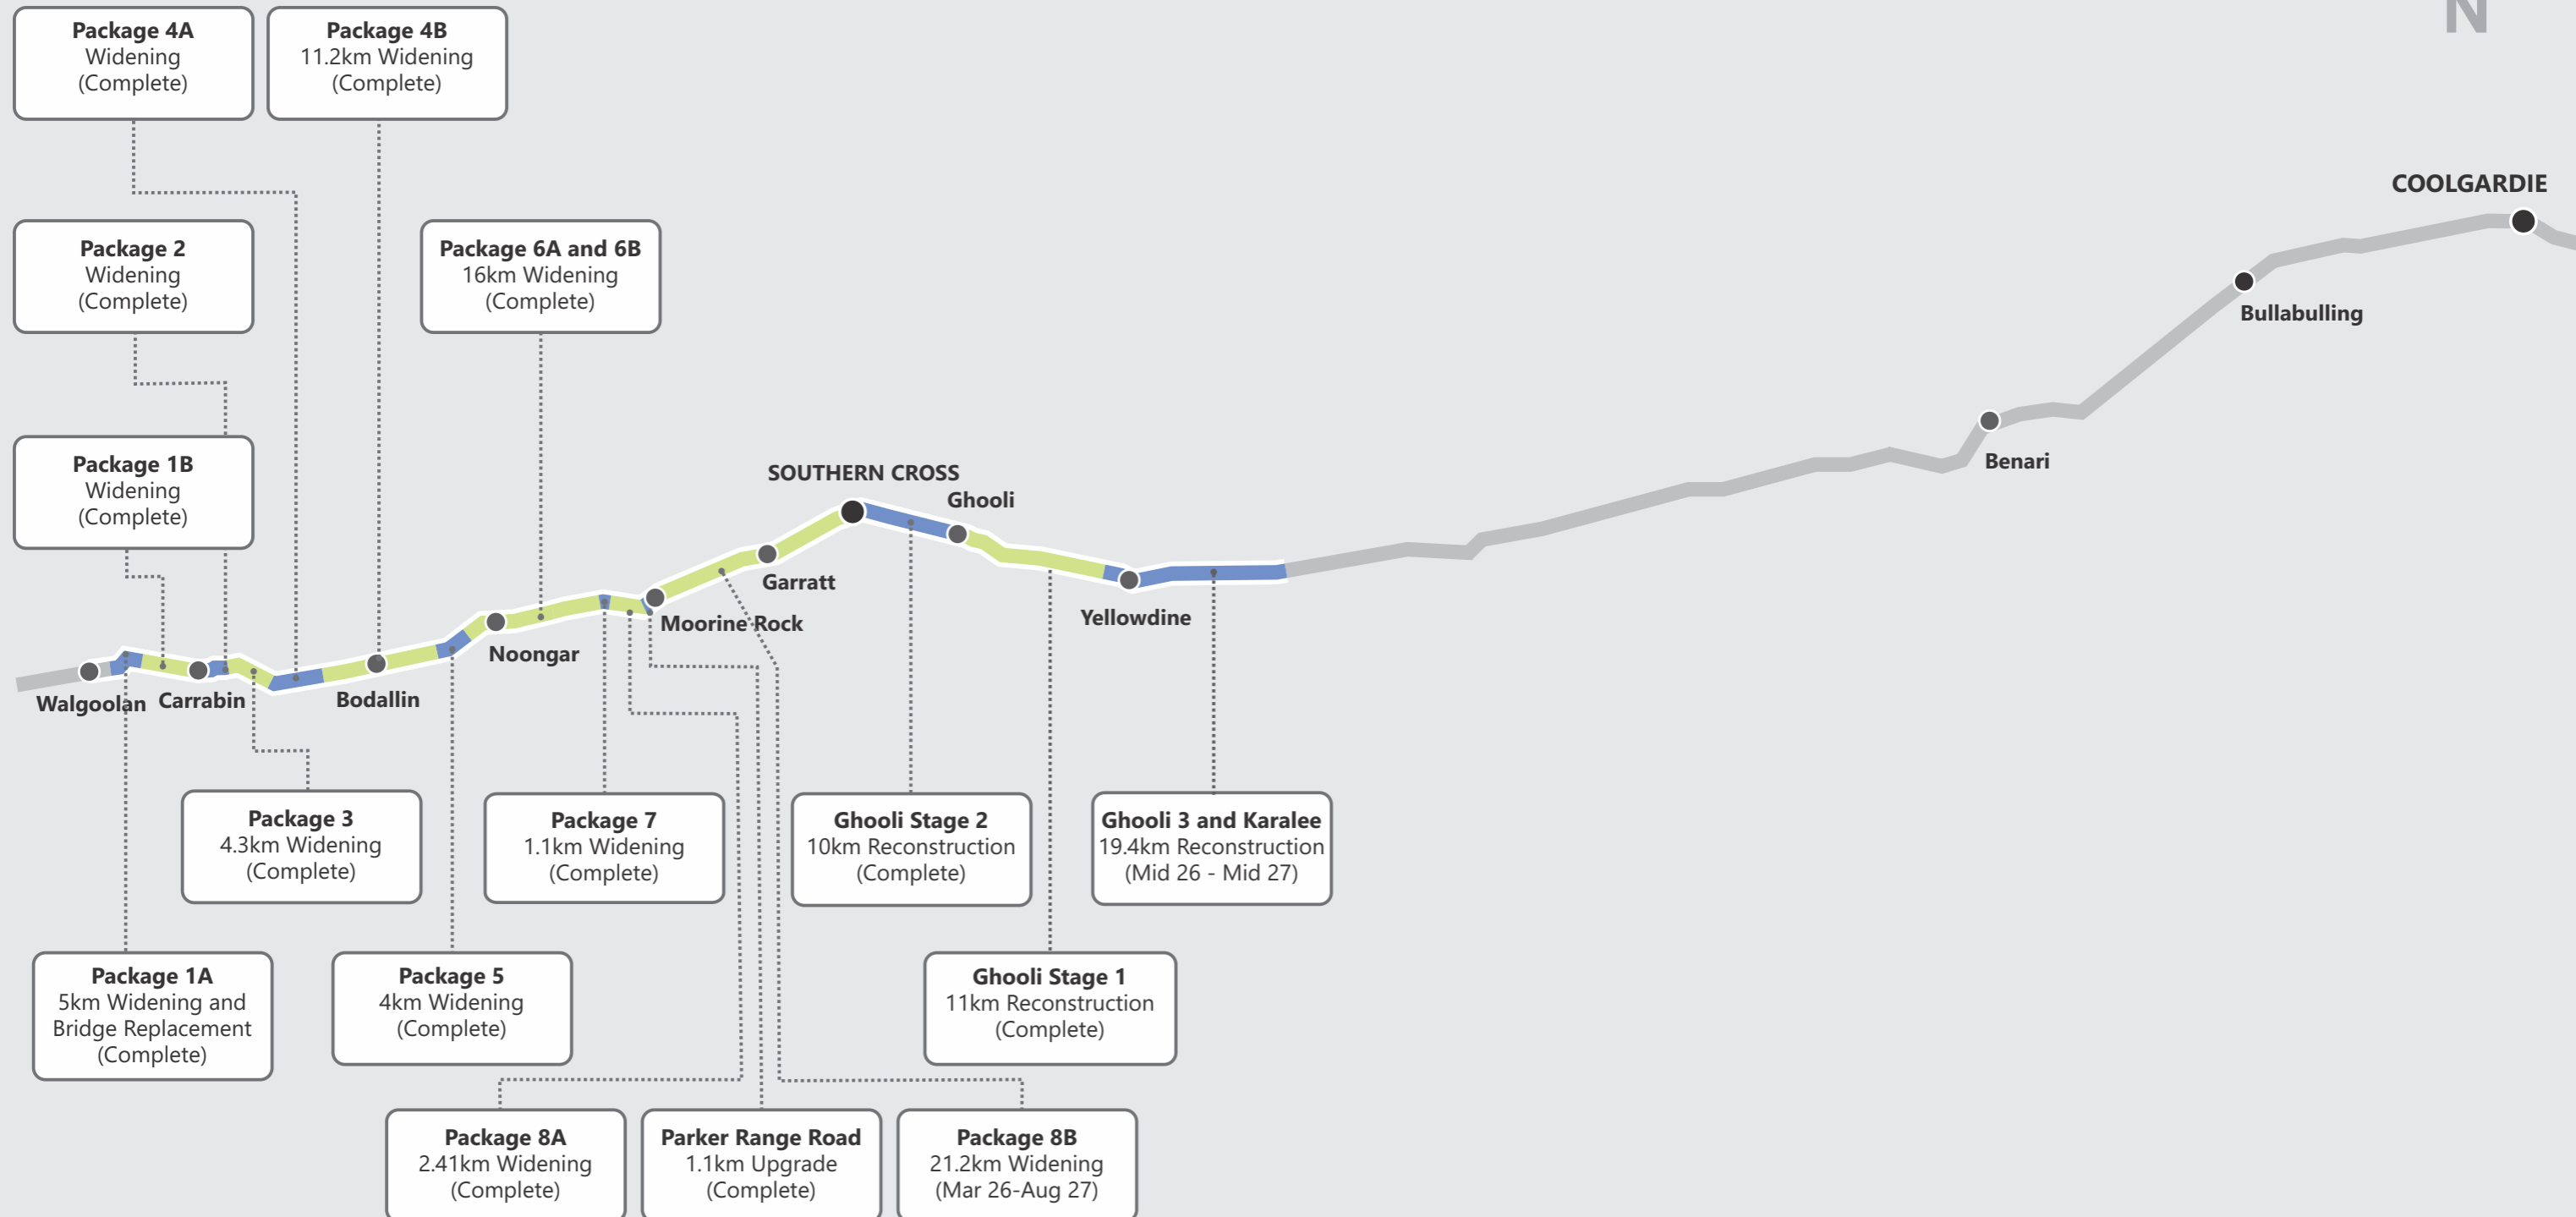

Great Eastern Highway Upgrades Walgoolan - Coolgardie

Australian Government
BUILDING AUSTRALIA

Complete and Upcoming Works

Map correct as at May 2026. Delivery dates subject to change.

* subject to delivery funding availability.