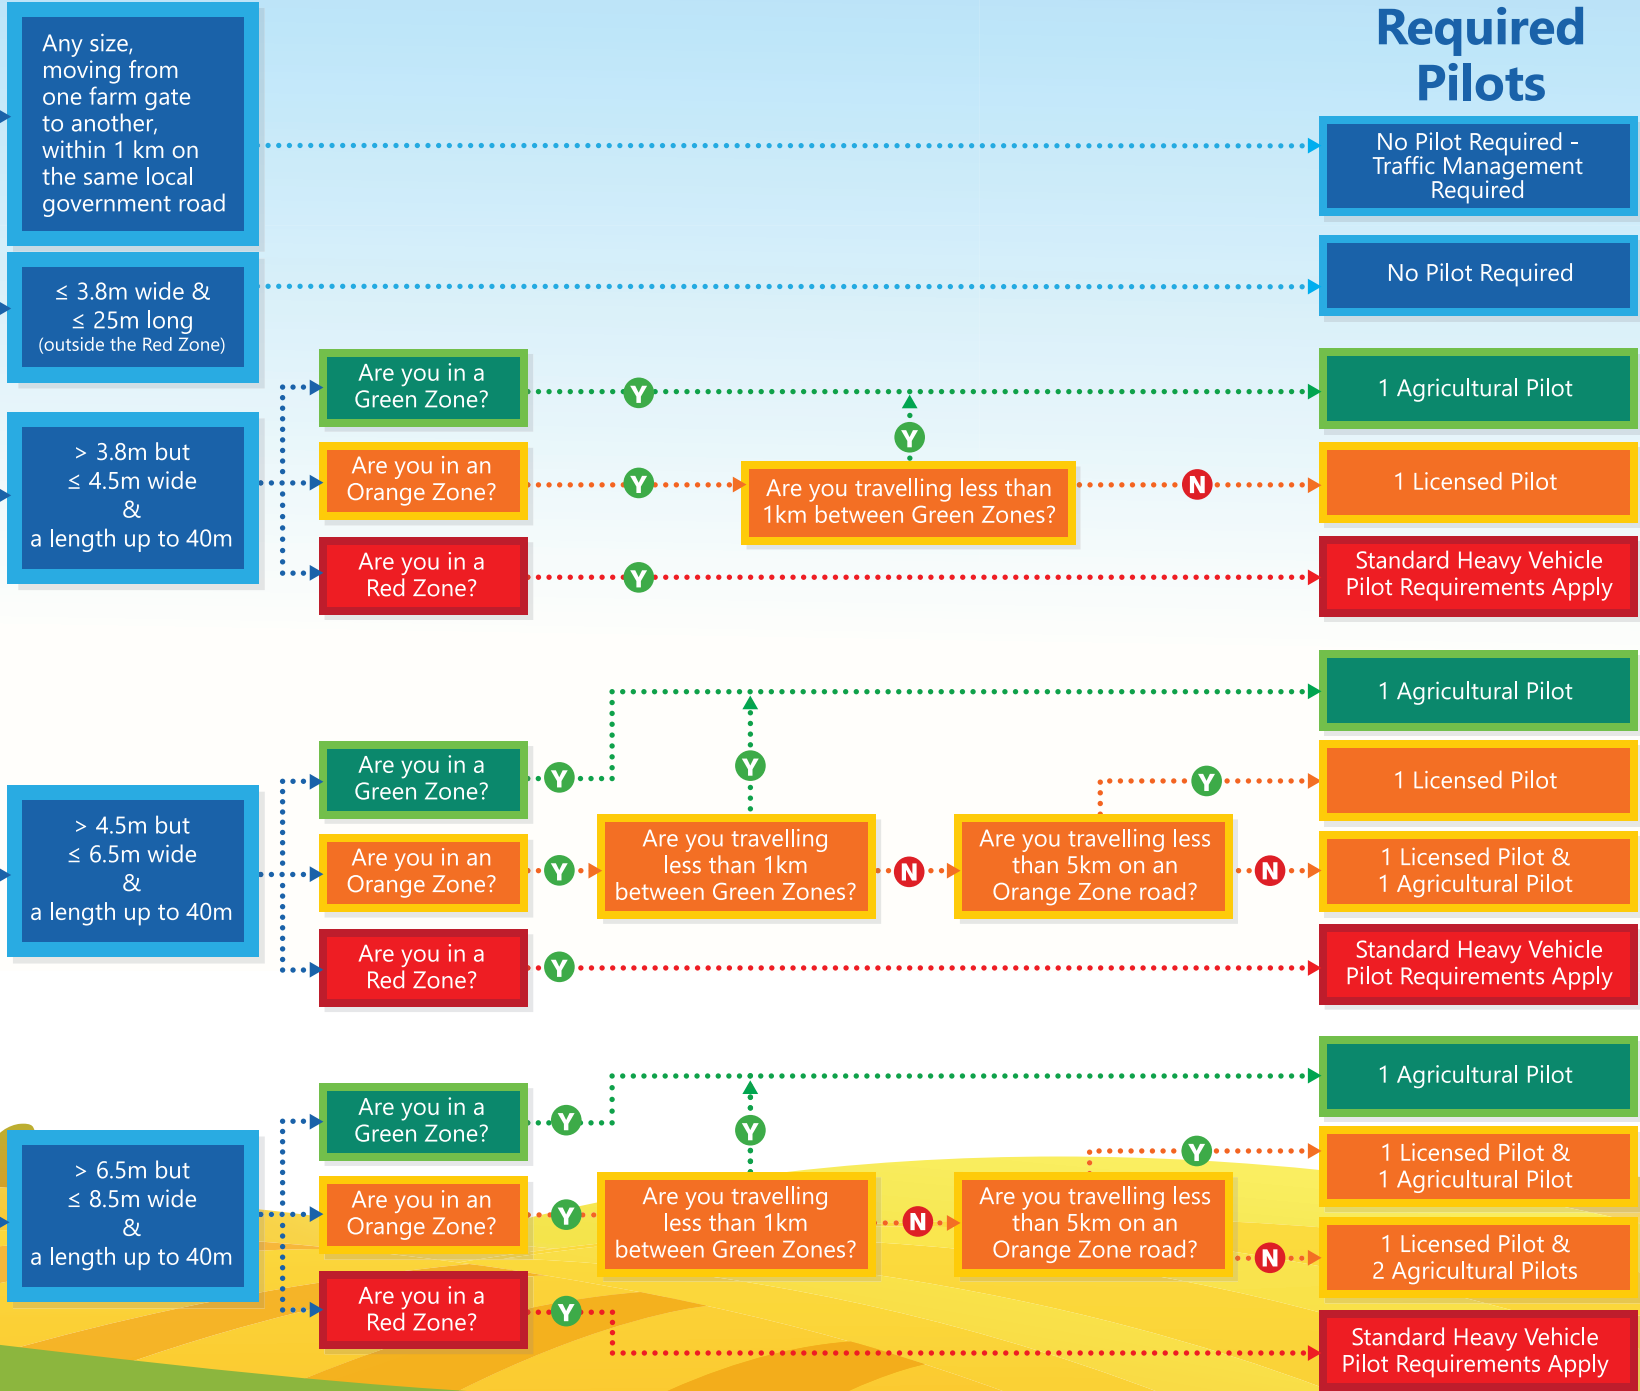

Agricultural Pilot Requirements

Start
How big is your agricultural vehicle?
("vehicle" includes a machine, implement and combination)

NOTE 1: Where a Licensed Pilot is specified, it may be substituted for an Agricultural Pilot, provided there is a holder of a Heavy Vehicle Pilot Licence in the **lead Oversize Agricultural Vehicle**, overseeing the pilots.

NOTE 2: If your Oversize Agricultural Vehicle consists of an auger or conveyor with a rear overhang exceeding 10.0m, it must be accompanied by at least one (1) Agricultural Pilot to safely facilitate the excessive tail swing.

NOTE 3: A maximum of 3 agricultural combinations, each with up to 3 towed agricultural implements, may travel in convoy when required to be accompanied by a pilot.

Size

Required Pilots

RAV Mapping Tool - WA Agricultural Pilot Zones