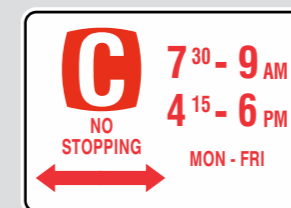

CBD Clearway Zones

LEGEND

-  Clearway Zone
-  Bus Lane

(No Stopping zones as signed)

Check the signs before you stop

No Stopping zones
24 hours a day,
seven days a week

Clearways
Between 7.30am and 9.00am
and 4.15pm to 6.00pm,
Monday to Friday